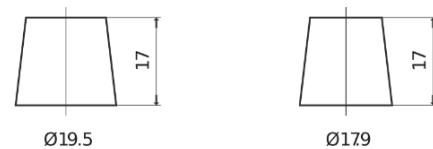

**Product overview**

Batteries for Cars

**Powerline SA722**

Part number	SA722
Technology	Flooded
EAN/GTIN	3661024064286
Voltage	12 V
Capacity	72.0 Ah
CCA	720 A
Length	278 mm
Width	175 mm
Height	175 mm
Box size	LB3
Polarity	ETN 0
Terminal Type	EN taper post
Hold Down	B13
Weights (subject of variation)	15.90 kg

**Polarity**

**Terminal Type**

Positive Terminal

Negative Terminal

**Hold Down**

Design, features and specifications are subject to change without notice. We disclaim any representation or warranty, express or implied, concerning the data or recommendations, and in no event shall be liable for any loss or damage claimed to have arisen as a result. Some products may not be available in your local market.