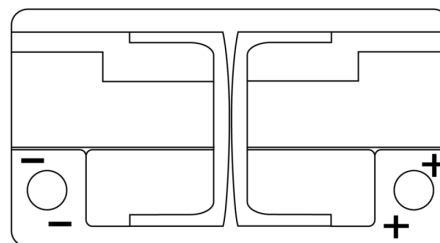

Product overview

Batteries for Cars

Powerline SA722

Part number	SA722
Technology	Flooded
EAN/GTIN	3661024064286
Voltage	12 V
Capacity	72.0 Ah
CCA	720 A
Length	278 mm
Width	175 mm
Height	175 mm
Box size	LB3
Polarity	ETN 0
Terminal Type	EN taper post
Hold Down	B13
Weights (subject of variation)	15.90 kg

Polarity

Terminal Type

Hold Down

Design, features and specifications are subject to change without notice. We disclaim any representation or warranty, express or implied, concerning the data or recommendations, and in no event shall be liable for any loss or damage claimed to have arisen as a result. Some products may not be available in your local market.