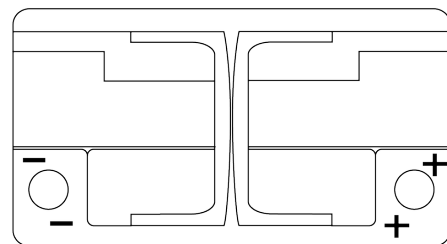

**Product overview**

Batteries for Cars

**Powerline SA722**

|                                |               |
|--------------------------------|---------------|
| Part number                    | SA722         |
| Technology                     | Flooded       |
| EAN/GTIN                       | 3661024064286 |
| Voltage                        | 12 V          |
| Capacity                       | 72.0 Ah       |
| CCA                            | 720 A         |
| Length                         | 278 mm        |
| Width                          | 175 mm        |
| Height                         | 175 mm        |
| Box size                       | LB3           |
| Polarity                       | ETN 0         |
| Terminal Type                  | EN taper post |
| Hold Down                      | B13           |
| Weights (subject of variation) | 15.90 kg      |

**Polarity**

**Terminal Type**

Positive Terminal

Negative Terminal

**Hold Down**

Design, features and specifications are subject to change without notice. We disclaim any representation or warranty, express or implied, concerning the data or recommendations, and in no event shall be liable for any loss or damage claimed to have arisen as a result. Some products may not be available in your local market.