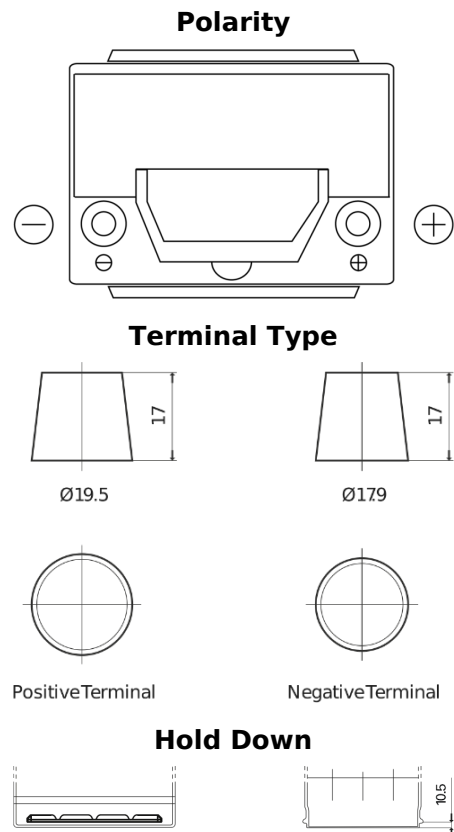

Product overview

Batteries for Cars

Powerline SA654

Part number	SA654
Technology	Flooded
EAN/GTIN	3661024064149
Voltage	12 V
Capacity	65.0 Ah
CCA	580 A
Length	230 mm
Width	173 mm
Height	222 mm
Box size	D23
Polarity	ETN 0
Terminal Type	EN taper post
Hold Down	Korean B1
Weights (subject of variation)	16.00 kg