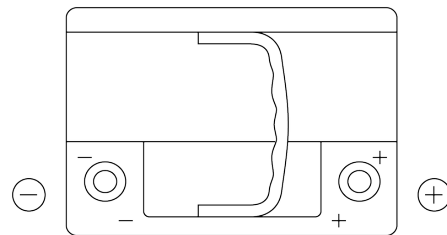

Product overview

Batteries for Cars

Premium EA640

Part number	EA640
Technology	Flooded
EAN/GTIN	3661024034227
Voltage	12 V
Capacity	64 Ah
CCA	640 A
Length	242 mm
Width	175 mm
Height	190 mm
Box size	L02
Polarity	ETN 0
Terminal Type	EN taper post
Hold Down	B13
Weights (subject of variation)	14.90 kg

Polarity

Terminal Type

Positive Terminal

Negative Terminal

Hold Down

Design, features and specifications are subject to change without notice. We disclaim any representation or warranty, express or implied, concerning the data or recommendations, and in no event shall be liable for any loss or damage claimed to have arisen as a result. Some products may not be available in your local market.