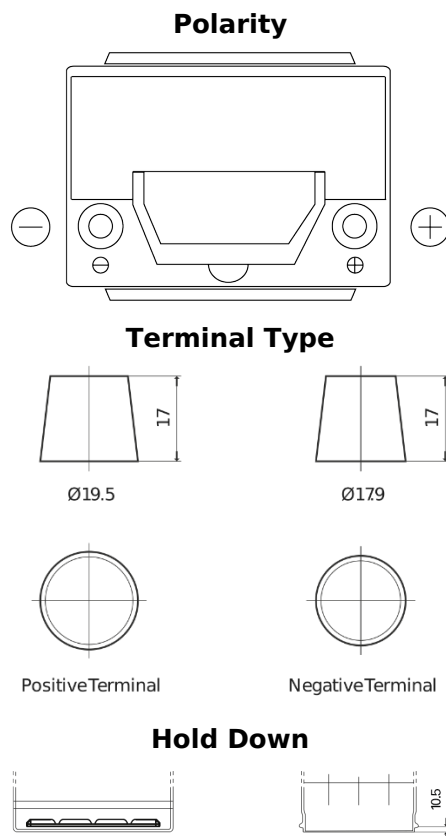

**Product overview**

Batteries for Cars

**Powerline SA654**

Part number	SA654
Technology	Flooded
EAN/GTIN	3661024064149
Voltage	12 V
Capacity	65.0 Ah
CCA	580 A
Length	230 mm
Width	173 mm
Height	222 mm
Box size	D23
Polarity	ETN 0
Terminal Type	EN taper post
Hold Down	Korean B1
Weights (subject of variation)	16.00 kg