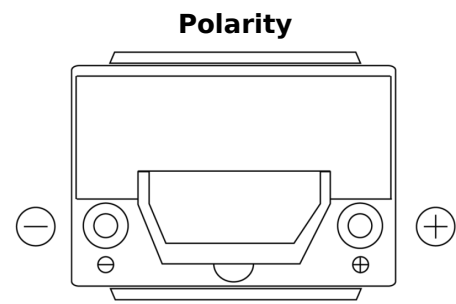

Product overview

Batteries for Cars

Powerline SA654

Part number	SA654
Technology	Flooded
EAN/GTIN	3661024064149
Voltage	12 V
Capacity	65.0 Ah
CCA	580 A
Length	230 mm
Width	173 mm
Height	222 mm
Box size	D23
Polarity	ETN 0
Terminal Type	EN taper post
Hold Down	Korean B1
Weights (subject of variation)	16.00 kg