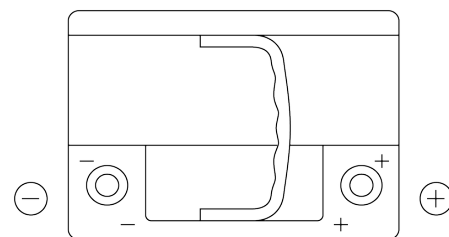

Product overview

Batteries for Cars

Powerline SA640

Part number	SA640
Technology	Flooded
EAN/GTIN	3661024064224
Voltage	12 V
Capacity	64.0 Ah
CCA	640 A
Length	242 mm
Width	175 mm
Height	190 mm
Box size	L02
Polarity	ETN 0
Terminal Type	EN taper post
Hold Down	B13
Weights (subject of variation)	14.90 kg

Polarity

Terminal Type

Positive Terminal

Negative Terminal

Hold Down

Design, features and specifications are subject to change without notice. We disclaim any representation or warranty, express or implied, concerning the data or recommendations, and in no event shall be liable for any loss or damage claimed to have arisen as a result. Some products may not be available in your local market.