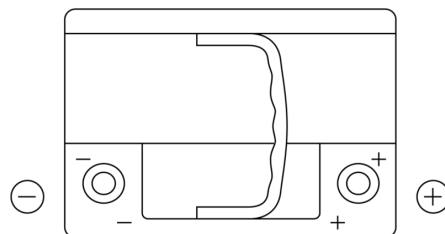

**Product overview**

Batteries for Cars

**Powerline SA640**

Part number	SA640
Technology	Flooded
EAN/GTIN	3661024064224
Voltage	12 V
Capacity	64.0 Ah
CCA	640 A
Length	242 mm
Width	175 mm
Height	190 mm
Box size	L02
Polarity	ETN 0
Terminal Type	EN taper post
Hold Down	B13
Weights (subject of variation)	14.90 kg

**Polarity**

**Terminal Type**

Positive Terminal

Negative Terminal

**Hold Down**

Design, features and specifications are subject to change without notice. We disclaim any representation or warranty, express or implied, concerning the data or recommendations, and in no event shall be liable for any loss or damage claimed to have arisen as a result. Some products may not be available in your local market.