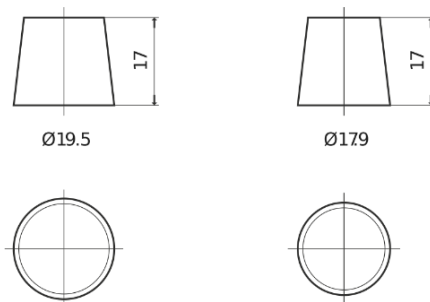

**Product overview**

Batteries for Cars

**Powerline SA640**

Part number	SA640
Technology	Flooded
EAN/GTIN	3661024064224
Voltage	12 V
Capacity	64.0 Ah
CCA	640 A
Length	242 mm
Width	175 mm
Height	190 mm
Box size	L02
Polarity	ETN 0
Terminal Type	EN taper post
Hold Down	B13
Weights (subject of variation)	14.90 kg

**Polarity**

**Terminal Type**

Positive Terminal

Negative Terminal

**Hold Down**

Design, features and specifications are subject to change without notice. We disclaim any representation or warranty, express or implied, concerning the data or recommendations, and in no event shall be liable for any loss or damage claimed to have arisen as a result. Some products may not be available in your local market.