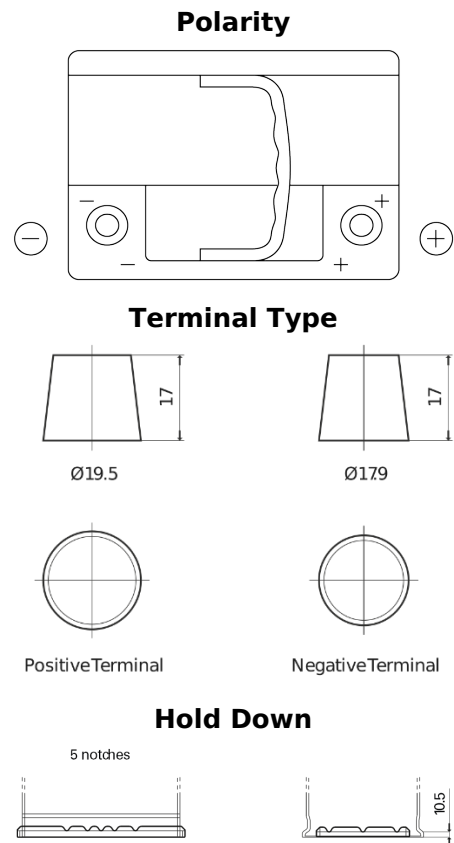

Product overview

Batteries for Cars

Powerline SA612

Part number	SA612
Technology	Flooded
EAN/GTIN	3661024064279
Voltage	12 V
Capacity	61.0 Ah
CCA	600 A
Length	242 mm
Width	175 mm
Height	175 mm
Box size	LB2
Polarity	ETN 0
Terminal Type	EN taper post
Hold Down	B13
Weights (subject of variation)	14.00 kg