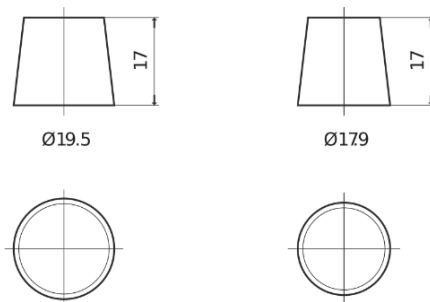

Product overview

Batteries for Cars

Powerline SA612

Part number	SA612
Technology	Flooded
EAN/GTIN	3661024064279
Voltage	12 V
Capacity	61.0 Ah
CCA	600 A
Length	242 mm
Width	175 mm
Height	175 mm
Box size	LB2
Polarity	ETN 0
Terminal Type	EN taper post
Hold Down	B13
Weights (subject of variation)	14.00 kg

Polarity

Terminal Type

Positive Terminal

Negative Terminal

Hold Down

Design, features and specifications are subject to change without notice. We disclaim any representation or warranty, express or implied, concerning the data or recommendations, and in no event shall be liable for any loss or damage claimed to have arisen as a result. Some products may not be available in your local market.