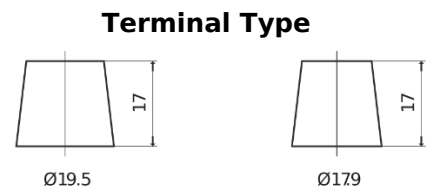

Product overview

Batteries for Cars

Powerline SA530

Part number	SA530
Technology	Flooded
EAN/GTIN	3661024064200
Voltage	12 V
Capacity	53.0 Ah
CCA	540 A
Length	207 mm
Width	175 mm
Height	190 mm
Box size	L01
Polarity	ETN 0
Terminal Type	EN taper post
Hold Down	B13
Weights (subject of variation)	12.70 kg