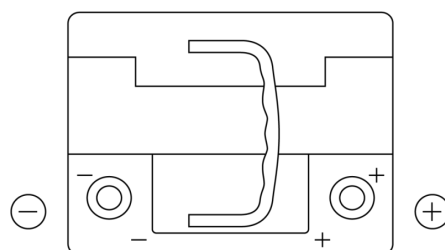

**Product overview**

Batteries for Cars

**Powerline SA530**

Part number	SA530
Technology	Flooded
EAN/GTIN	3661024064200
Voltage	12 V
Capacity	53.0 Ah
CCA	540 A
Length	207 mm
Width	175 mm
Height	190 mm
Box size	L01
Polarity	ETN 0
Terminal Type	EN taper post
Hold Down	B13
Weights (subject of variation)	12.70 kg

**Polarity**

**Terminal Type**

Positive Terminal

Negative Terminal

**Hold Down**

Design, features and specifications are subject to change without notice. We disclaim any representation or warranty, express or implied, concerning the data or recommendations, and in no event shall be liable for any loss or damage claimed to have arisen as a result. Some products may not be available in your local market.