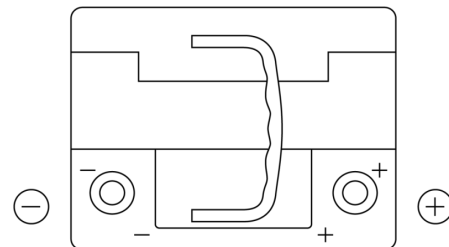

Product overview

Batteries for Cars

Powerline SA530

| | |
|--------------------------------|---------------|
| Part number | SA530 |
| Technology | Flooded |
| EAN/GTIN | 3661024064200 |
| Voltage | 12 V |
| Capacity | 53.0 Ah |
| CCA | 540 A |
| Length | 207 mm |
| Width | 175 mm |
| Height | 190 mm |
| Box size | L01 |
| Polarity | ETN 0 |
| Terminal Type | EN taper post |
| Hold Down | B13 |
| Weights (subject of variation) | 12.70 kg |

Polarity

Terminal Type

Positive Terminal

Negative Terminal

Hold Down

Design, features and specifications are subject to change without notice. We disclaim any representation or warranty, express or implied, concerning the data or recommendations, and in no event shall be liable for any loss or damage claimed to have arisen as a result. Some products may not be available in your local market.