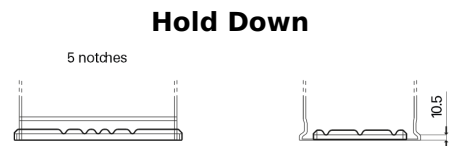

Product overview

Batteries for Cars

Powerline SA530

Part number	SA530
Technology	Flooded
EAN/GTIN	3661024064200
Voltage	12 V
Capacity	53.0 Ah
CCA	540 A
Length	207 mm
Width	175 mm
Height	190 mm
Box size	L01
Polarity	ETN 0
Terminal Type	EN taper post
Hold Down	B13
Weights (subject of variation)	12.70 kg