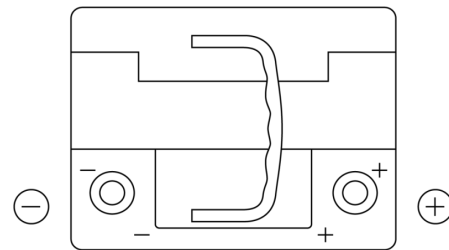

Product overview

Batteries for Cars

Powerline SA472

Part number	SA472
Technology	Flooded
EAN/GTIN	3661024064262
Voltage	12 V
Capacity	47.0 Ah
CCA	450 A
Length	207 mm
Width	175 mm
Height	175 mm
Box size	LB1
Polarity	ETN 0
Terminal Type	EN taper post
Hold Down	B13
Weights (subject of variation)	11.40 kg

Polarity

Terminal Type

Positive Terminal

Negative Terminal

Hold Down

Design, features and specifications are subject to change without notice. We disclaim any representation or warranty, express or implied, concerning the data or recommendations, and in no event shall be liable for any loss or damage claimed to have arisen as a result. Some products may not be available in your local market.