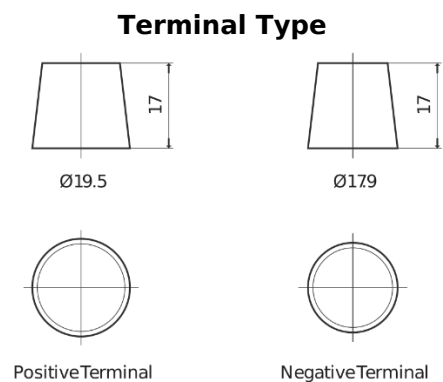

Product overview

Batteries for Cars

Powerline SA472

Part number	SA472
Technology	Flooded
EAN/GTIN	3661024064262
Voltage	12 V
Capacity	47.0 Ah
CCA	450 A
Length	207 mm
Width	175 mm
Height	175 mm
Box size	LB1
Polarity	ETN 0
Terminal Type	EN taper post
Hold Down	B13
Weights (subject of variation)	11.40 kg