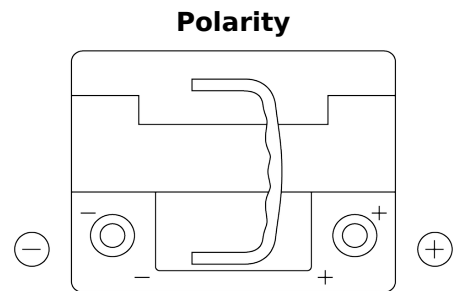

Product overview

Batteries for Cars

Powerline SA472

Part number	SA472
Technology	Flooded
EAN/GTIN	3661024064262
Voltage	12 V
Capacity	47.0 Ah
CCA	450 A
Length	207 mm
Width	175 mm
Height	175 mm
Box size	LB1
Polarity	ETN 0
Terminal Type	EN taper post
Hold Down	B13
Weights (subject of variation)	11.40 kg