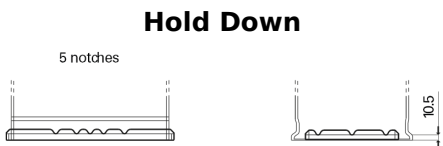

Product overview

Batteries for Cars

Powerline SA472

Part number	SA472
Technology	Flooded
EAN/GTIN	3661024064262
Voltage	12 V
Capacity	47.0 Ah
CCA	450 A
Length	207 mm
Width	175 mm
Height	175 mm
Box size	LB1
Polarity	ETN 0
Terminal Type	EN taper post
Hold Down	B13
Weights (subject of variation)	11.40 kg