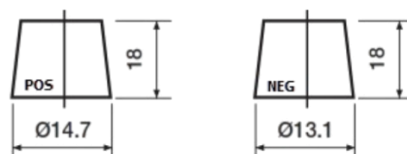

**Product overview**

Batteries for Cars

**Powerline SA456**

Part number	SA456
Technology	Flooded
EAN/GTIN	3661024064125
Voltage	12 V
Capacity	45.0 Ah
CCA	390 A
Length	237 mm
Width	127 mm
Height	227 mm
Box size	B24
Polarity	ETN 0
Terminal Type	JIS taper post
Hold Down	B1
Weights (subject of variation)	11.80 kg

**Polarity**

**Terminal Type**

Remove T1 adapter for T3

**Hold Down**

Design, features and specifications are subject to change without notice. We disclaim any representation or warranty, express or implied, concerning the data or recommendations, and in no event shall be liable for any loss or damage claimed to have arisen as a result. Some products may not be available in your local market.