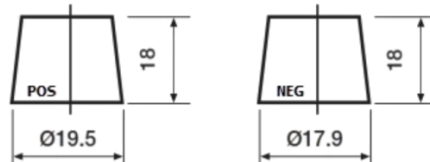

**Product overview**

Batteries for Cars

**Powerline SA456**

Part number	SA456
Technology	Flooded
EAN/GTIN	3661024064125
Voltage	12 V
Capacity	45.0 Ah
CCA	390 A
Length	237 mm
Width	127 mm
Height	227 mm
Box size	B24
Polarity	ETN 0
Terminal Type	JIS taper post
Hold Down	B1
Weights (subject of variation)	11.80 kg

**Polarity**

**Terminal Type**

Remove T1 adapter for T3

**Hold Down**

Design, features and specifications are subject to change without notice. We disclaim any representation or warranty, express or implied, concerning the data or recommendations, and in no event shall be liable for any loss or damage claimed to have arisen as a result. Some products may not be available in your local market.