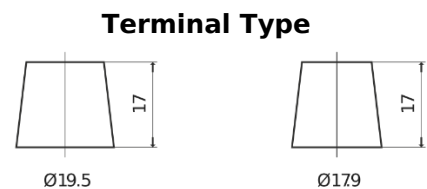

Product overview

Batteries for Cars

Premium EA601

Part number	EA601
Technology	Flooded
EAN/GTIN	3661024034234
Voltage	12 V
Capacity	60 Ah
CCA	600 A
Length	242 mm
Width	175 mm
Height	190 mm
Box size	L02
Polarity	ETN 1
Terminal Type	EN taper post
Hold Down	B13
Weights (subject of variation)	15.00 kg