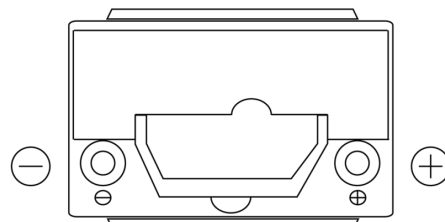

**Product overview**

Batteries for Cars

**Powerline SA456**

Part number	SA456
Technology	Flooded
EAN/GTIN	3661024064125
Voltage	12 V
Capacity	45.0 Ah
CCA	390 A
Length	237 mm
Width	127 mm
Height	227 mm
Box size	B24
Polarity	ETN 0
Terminal Type	JIS taper post
Hold Down	B1
Weights (subject of variation)	11.80 kg

**Polarity**

**Terminal Type**

Remove T1 adapter for T3

**Hold Down**

Design, features and specifications are subject to change without notice. We disclaim any representation or warranty, express or implied, concerning the data or recommendations, and in no event shall be liable for any loss or damage claimed to have arisen as a result. Some products may not be available in your local market.