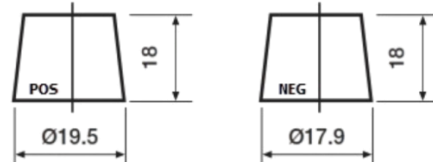

Product overview

Batteries for Cars

Powerline SA456

Part number	SA456
Technology	Flooded
EAN/GTIN	3661024064125
Voltage	12 V
Capacity	45.0 Ah
CCA	390 A
Length	237 mm
Width	127 mm
Height	227 mm
Box size	B24
Polarity	ETN 0
Terminal Type	JIS taper post
Hold Down	B1
Weights (subject of variation)	11.80 kg

Polarity

Terminal Type

Remove T1 adapter for T3

Hold Down

Design, features and specifications are subject to change without notice. We disclaim any representation or warranty, express or implied, concerning the data or recommendations, and in no event shall be liable for any loss or damage claimed to have arisen as a result. Some products may not be available in your local market.