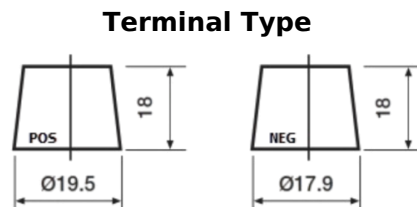

**Product overview**

Batteries for Cars

**Powerline SA456**

Part number	SA456
Technology	Flooded
EAN/GTIN	3661024064125
Voltage	12 V
Capacity	45.0 Ah
CCA	390 A
Length	237 mm
Width	127 mm
Height	227 mm
Box size	B24
Polarity	ETN 0
Terminal Type	JIS taper post
Hold Down	B1
Weights (subject of variation)	11.80 kg