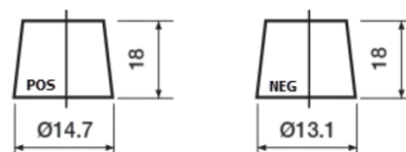

Product overview

Batteries for Cars

Powerline SA406

Part number	SA406
Technology	Flooded
EAN/GTIN	3661024066570
Voltage	12 V
Capacity	40.0 Ah
CCA	350 A
Length	187 mm
Width	127 mm
Height	220 mm
Box size	B19
Polarity	ETN 0
Terminal Type	JIS taper post
Hold Down	B1
Weights (subject of variation)	9.30 kg

Remove T1 adapter for T3

Hold Down

Design, features and specifications are subject to change without notice. We disclaim any representation or warranty, express or implied, concerning the data or recommendations, and in no event shall be liable for any loss or damage claimed to have arisen as a result. Some products may not be available in your local market.