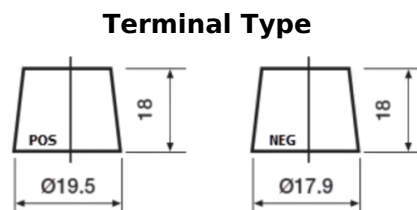

**Product overview**

Batteries for Cars

**Powerline SA406**

Part number	SA406
Technology	Flooded
EAN/GTIN	3661024066570
Voltage	12 V
Capacity	40.0 Ah
CCA	350 A
Length	187 mm
Width	127 mm
Height	220 mm
Box size	B19
Polarity	ETN 0
Terminal Type	JIS taper post
Hold Down	B1
Weights (subject of variation)	9.30 kg