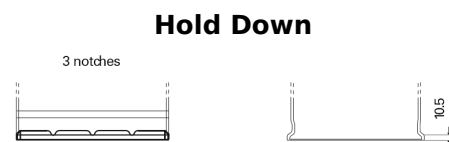

Design, features and specifications are subject to change without notice. We disclaim any representation or warranty, express or implied, concerning the data or recommendations, and in no event shall be liable for any loss or damage claimed to have arisen as a result. Some products may not be available in your local market.