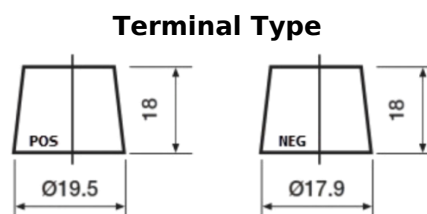

Product overview

Batteries for Cars

Powerline SA406

Part number	SA406
Technology	Flooded
EAN/GTIN	3661024066570
Voltage	12 V
Capacity	40.0 Ah
CCA	350 A
Length	187 mm
Width	127 mm
Height	220 mm
Box size	B19
Polarity	ETN 0
Terminal Type	JIS taper post
Hold Down	B1
Weights (subject of variation)	9.30 kg

Remove T1 adapter for T3

Hold Down

Design, features and specifications are subject to change without notice. We disclaim any representation or warranty, express or implied, concerning the data or recommendations, and in no event shall be liable for any loss or damage claimed to have arisen as a result. Some products may not be available in your local market.