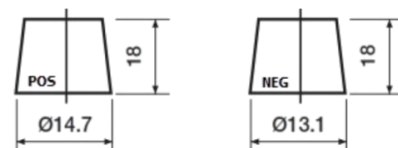

Design, features and specifications are subject to change without notice. We disclaim any representation or warranty, express or implied, concerning the data or recommendations, and in no event shall be liable for any loss or damage claimed to have arisen as a result. Some products may not be available in your local market.