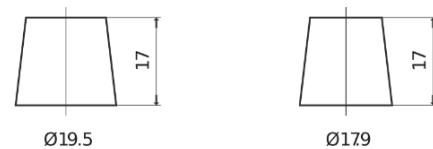

Product overview

Batteries for Cars

Powerline SA1000

Part number	SA1000
Technology	Flooded
EAN/GTIN	3661024064255
Voltage	12 V
Capacity	100.0 Ah
CCA	900 A
Length	353 mm
Width	175 mm
Height	190 mm
Box size	L05
Polarity	ETN 0
Terminal Type	EN taper post
Hold Down	B13
Weights (subject of variation)	22.60 kg

Polarity

Terminal Type

Positive Terminal

Negative Terminal

Hold Down

Design, features and specifications are subject to change without notice. We disclaim any representation or warranty, express or implied, concerning the data or recommendations, and in no event shall be liable for any loss or damage claimed to have arisen as a result. Some products may not be available in your local market.