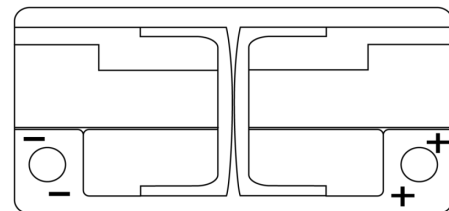

Product overview

Batteries for Cars

Powerline SA1000

Part number	SA1000
Technology	Flooded
EAN/GTIN	3661024064255
Voltage	12 V
Capacity	100.0 Ah
CCA	900 A
Length	353 mm
Width	175 mm
Height	190 mm
Box size	L05
Polarity	ETN 0
Terminal Type	EN taper post
Hold Down	B13
Weights (subject of variation)	22.60 kg

Polarity

Terminal Type

Positive Terminal

Negative Terminal

Hold Down

Design, features and specifications are subject to change without notice. We disclaim any representation or warranty, express or implied, concerning the data or recommendations, and in no event shall be liable for any loss or damage claimed to have arisen as a result. Some products may not be available in your local market.