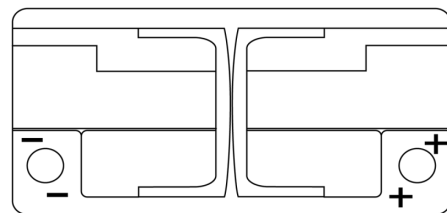

Product overview

Batteries for Cars

Powerline SA1000

Part number	SA1000
Technology	Flooded
EAN/GTIN	3661024064255
Voltage	12 V
Capacity	100.0 Ah
CCA	900 A
Length	353 mm
Width	175 mm
Height	190 mm
Box size	L05
Polarity	ETN 0
Terminal Type	EN taper post
Hold Down	B13
Weights (subject of variation)	22.60 kg

Polarity

Terminal Type

Positive Terminal

Negative Terminal

Hold Down

Design, features and specifications are subject to change without notice. We disclaim any representation or warranty, express or implied, concerning the data or recommendations, and in no event shall be liable for any loss or damage claimed to have arisen as a result. Some products may not be available in your local market.