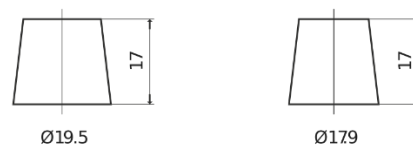

**Product overview**

Batteries for Cars

**Formula FB621**

Part number	FB621
Technology	Flooded
EAN/GTIN	3661024044547
Voltage	12 V
Capacity	62 Ah
CCA	540 A
Length	242 mm
Width	175 mm
Height	190 mm
Box size	L02
Polarity	ETN 1
Terminal Type	EN taper post
Hold Down	B13
Weights (subject of variation)	14.20 kg

**Polarity**

**Terminal Type**

Positive Terminal

Negative Terminal

**Hold Down**

Design, features and specifications are subject to change without notice. We disclaim any representation or warranty, express or implied, concerning the data or recommendations, and in no event shall be liable for any loss or damage claimed to have arisen as a result. Some products may not be available in your local market.