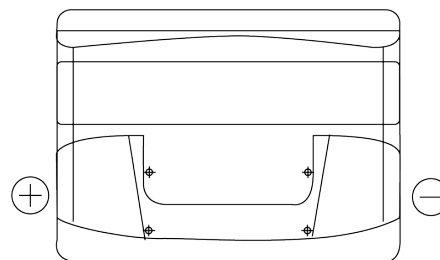

**Product overview**

Batteries for Cars

**Formula FB621**

Part number	FB621
Technology	Flooded
EAN/GTIN	3661024044547
Voltage	12 V
Capacity	62 Ah
CCA	540 A
Length	242 mm
Width	175 mm
Height	190 mm
Box size	L02
Polarity	ETN 1
Terminal Type	EN taper post
Hold Down	B13
Weights (subject of variation)	14.20 kg

**Polarity**

**Terminal Type**

Positive Terminal

Negative Terminal

**Hold Down**

Design, features and specifications are subject to change without notice. We disclaim any representation or warranty, express or implied, concerning the data or recommendations, and in no event shall be liable for any loss or damage claimed to have arisen as a result. Some products may not be available in your local market.