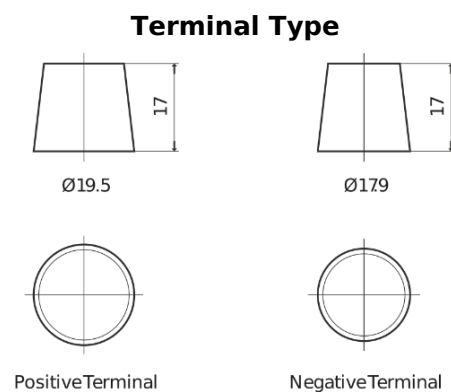

**Product overview**

Batteries for Trucks, Buses, Construction, Agriculture

**EndurancePRO EFB FX2253**

Part number	FX2253
Technology	EFB
EAN/GTIN	3661024046480
Voltage	12 V
Capacity	225.0 Ah
CCA	1150 A
Length	518 mm
Width	274 mm
Height	240 mm
Box size	D06
Polarity	ETN 3
Terminal Type	EN taper post
Hold Down	B0
Weights (subject of variation)	60.10 kg