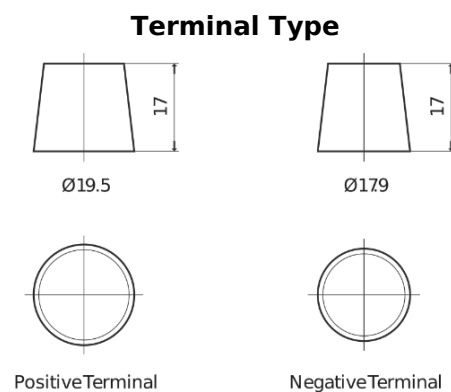

Product overview

Batteries for Trucks, Buses, Construction, Agriculture

EndurancePRO EFB FX2253

Part number	FX2253
Technology	EFB
EAN/GTIN	3661024046480
Voltage	12 V
Capacity	225.0 Ah
CCA	1150 A
Length	518 mm
Width	274 mm
Height	240 mm
Box size	D06
Polarity	ETN 3
Terminal Type	EN taper post
Hold Down	B0
Weights (subject of variation)	60.10 kg