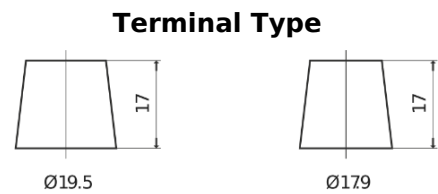

**Product overview**

Batteries for Trucks, Buses, Construction, Agriculture

**EndurancePRO EFB FX2253**

Part number	FX2253
Technology	EFB
EAN/GTIN	3661024046480
Voltage	12 V
Capacity	225.0 Ah
CCA	1150 A
Length	518 mm
Width	274 mm
Height	240 mm
Box size	D06
Polarity	ETN 3
Terminal Type	EN taper post
Hold Down	B0
Weights (subject of variation)	60.10 kg