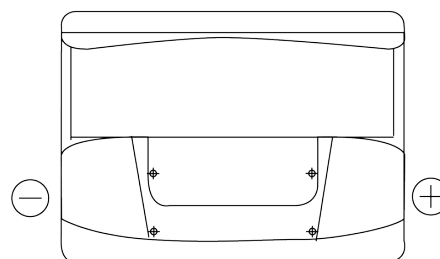

Product overview

Batteries for Cars

Formula FB620

Part number	FB620
Technology	Flooded
EAN/GTIN	3661024044530
Voltage	12 V
Capacity	62 Ah
CCA	540 A
Length	242 mm
Width	175 mm
Height	190 mm
Box size	L02
Polarity	ETN 0
Terminal Type	EN taper post
Hold Down	B13
Weights (subject of variation)	14.20 kg

Polarity

Terminal Type

Positive Terminal

Negative Terminal

Hold Down

Design, features and specifications are subject to change without notice. We disclaim any representation or warranty, express or implied, concerning the data or recommendations, and in no event shall be liable for any loss or damage claimed to have arisen as a result. Some products may not be available in your local market.