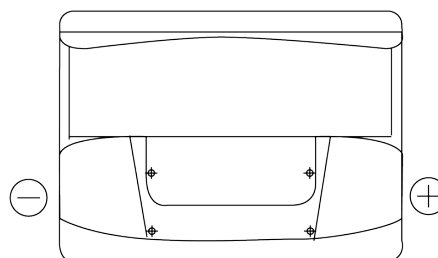

**Product overview**

Batteries for Cars

**Standard TC550**

Part number	TC550
Technology	Flooded
EAN/GTIN	3661024054805
Voltage	12 V
Capacity	55 Ah
CCA	460 A
Length	242 mm
Width	175 mm
Height	190 mm
Box size	L02
Polarity	ETN 0
Terminal Type	EN taper post
Hold Down	B13
Weights (subject of variation)	13.50 kg

**Polarity**

**Terminal Type**

Positive Terminal

Negative Terminal

**Hold Down**

Design, features and specifications are subject to change without notice. We disclaim any representation or warranty, express or implied, concerning the data or recommendations, and in no event shall be liable for any loss or damage claimed to have arisen as a result. Some products may not be available in your local market.