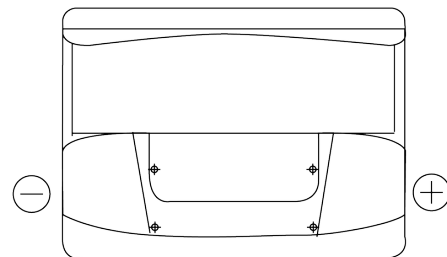

Product overview

Batteries for Cars

Classic EC550

Part number	EC550
Technology	Flooded
EAN/GTIN	3661024034807
Voltage	12 V
Capacity	55 Ah
CCA	460 A
Length	242 mm
Width	175 mm
Height	190 mm
Box size	L02
Polarity	ETN 0
Terminal Type	EN taper post
Hold Down	B13
Weights (subject of variation)	13.50 kg

Polarity

Terminal Type

Hold Down

Design, features and specifications are subject to change without notice. We disclaim any representation or warranty, express or implied, concerning the data or recommendations, and in no event shall be liable for any loss or damage claimed to have arisen as a result. Some products may not be available in your local market.