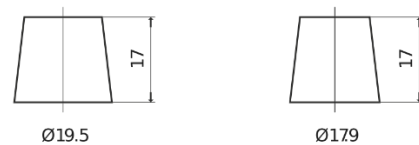

**Product overview**

Batteries for Cars

**AGM FK720**

Part number	FK720
Technology	AGM
EAN/GTIN	3661024047401
Voltage	12 V
Capacity	72.0 Ah
CCA	760 A
Length	278 mm
Width	175 mm
Height	190 mm
Box size	L03
Polarity	ETN 0
Terminal Type	EN taper post
Hold Down	B13
Weights (subject of variation)	20.60 kg

**Polarity**

**Terminal Type**

Positive Terminal

Negative Terminal

**Hold Down**

Design, features and specifications are subject to change without notice. We disclaim any representation or warranty, express or implied, concerning the data or recommendations, and in no event shall be liable for any loss or damage claimed to have arisen as a result. Some products may not be available in your local market.