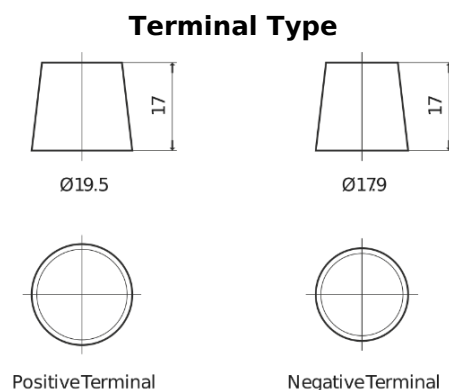

Product overview

Batteries for Trucks, Buses, Construction, Agriculture

PowerPRO Agri&Construction FJ1723

Part number	FJ1723
Technology	Flooded
EAN/GTIN	3661024046602
Voltage	12 V
Capacity	172.0 Ah
CCA	1390 A
Length	513 mm
Width	223 mm
Height	223 mm
Box size	D05
Polarity	ETN 3
Terminal Type	EN taper post
Hold Down	B0
Weights (subject of variation)	48.80 kg