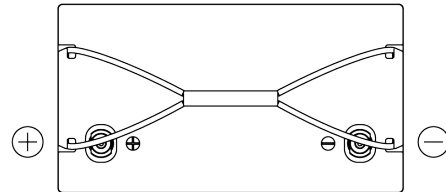

Product overview

Batteries for Marine and Leisure

Equipment Li-Ion EV1300/24

| | |
|--------------------------------|---------------|
| Part number | EV1300/24 |
| Technology | Li-Ion |
| EAN/GTIN | 3661024037693 |
| Voltage | 24 V |
| Capacity | 50 Ah |
| Watt hour | 1300 Wh |
| Length | 307 mm |
| Width | 170 mm |
| Height | 216 mm |
| Box size | G77 |
| Polarity | ETN 1 |
| Terminal Type | Female M8 |
| Hold Down | B0 |
| Weights (subject of variation) | 12.00 kg |

Polarity

Terminal Type

Hold Down

Design, features and specifications are subject to change without notice. We disclaim any representation or warranty, express or implied, concerning the data or recommendations, and in no event shall be liable for any loss or damage claimed to have arisen as a result. Some products may not be available in your local market.