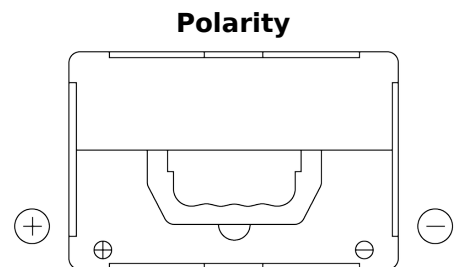

Product overview

Batteries for Cars

Technica TB558

Part number	TB558
Technology	Flooded
EAN/GTIN	3661024057158
Voltage	12 V
Capacity	55 Ah
CCA	620 A
Length	230 mm
Width	180 mm
Height	186 mm
Box size	G75
Polarity	ETN 1
Terminal Type	SAE S 3/8" side Terminal
Hold Down	B7
Weights (subject of variation)	14.20 kg