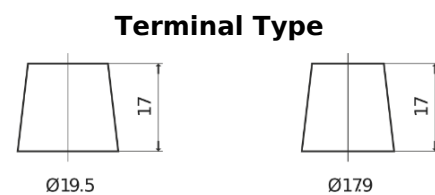

**Product overview**

Batteries for Trucks, Buses, Construction, Agriculture

**Endurance+PRO Gel FD2103**

Part number	FD2103
Technology	GEL
EAN/GTIN	3661024046961
Voltage	12 V
Capacity	210.0 Ah
CCA	1030 A
Length	518 mm
Width	274 mm
Height	240 mm
Box size	D06
Polarity	ETN 3
Terminal Type	EN taper post
Hold Down	B0
Weights (subject of variation)	63.50 kg