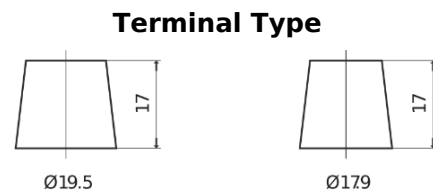

Product overview

Batteries for Trucks, Buses, Construction, Agriculture

Endurance+PRO Gel FD2103

| | |
|--------------------------------|---------------|
| Part number | FD2103 |
| Technology | GEL |
| EAN/GTIN | 3661024046961 |
| Voltage | 12 V |
| Capacity | 210.0 Ah |
| CCA | 1030 A |
| Length | 518 mm |
| Width | 274 mm |
| Height | 240 mm |
| Box size | D06 |
| Polarity | ETN 3 |
| Terminal Type | EN taper post |
| Hold Down | B0 |
| Weights (subject of variation) | 63.50 kg |