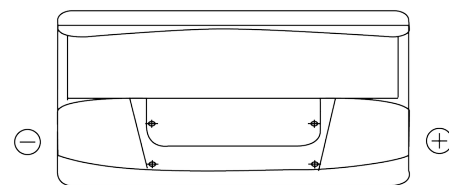

Product overview

Batteries for Cars

Standard FC900

Part number	FC900
Technology	Flooded
EAN/GTIN	3661024044837
Voltage	12 V
Capacity	90.0 Ah
CCA	720 A
Length	353 mm
Width	175 mm
Height	190 mm
Box size	L05
Polarity	ETN 0
Terminal Type	EN taper post
Hold Down	B13
Weights (subject of variation)	20.50 kg

Polarity

Terminal Type

Positive Terminal

Negative Terminal

Hold Down

Design, features and specifications are subject to change without notice. We disclaim any representation or warranty, express or implied, concerning the data or recommendations, and in no event shall be liable for any loss or damage claimed to have arisen as a result. Some products may not be available in your local market.