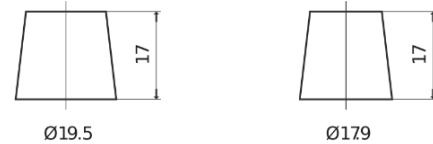

Terminal Type

Positive Terminal

Negative Terminal