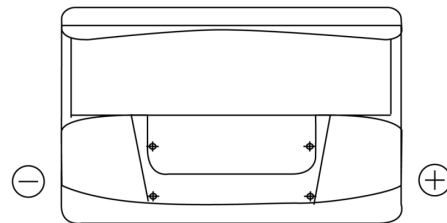

Product overview

Batteries for Cars

Standard FC700

Part number	FC700
Technology	Flooded
EAN/GTIN	3661024044820
Voltage	12 V
Capacity	70.0 Ah
CCA	640 A
Length	278 mm
Width	175 mm
Height	190 mm
Box size	L03
Polarity	ETN 0
Terminal Type	EN taper post
Hold Down	B13
Weights (subject of variation)	16.00 kg

Polarity

Terminal Type

Positive Terminal

Negative Terminal

Hold Down

Design, features and specifications are subject to change without notice. We disclaim any representation or warranty, express or implied, concerning the data or recommendations, and in no event shall be liable for any loss or damage claimed to have arisen as a result. Some products may not be available in your local market.