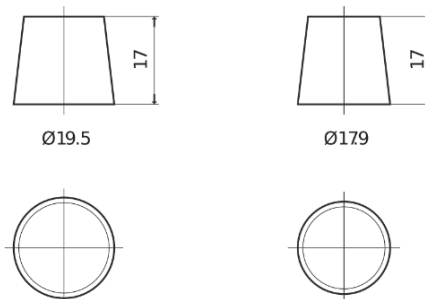

**Product overview**

Batteries for Cars

**Standard FC700**

Part number	FC700
Technology	Flooded
EAN/GTIN	3661024044820
Voltage	12 V
Capacity	70.0 Ah
CCA	640 A
Length	278 mm
Width	175 mm
Height	190 mm
Box size	L03
Polarity	ETN 0
Terminal Type	EN taper post
Hold Down	B13
Weights (subject of variation)	16.00 kg

**Polarity**

**Terminal Type**

Positive Terminal

Negative Terminal

**Hold Down**

Design, features and specifications are subject to change without notice. We disclaim any representation or warranty, express or implied, concerning the data or recommendations, and in no event shall be liable for any loss or damage claimed to have arisen as a result. Some products may not be available in your local market.