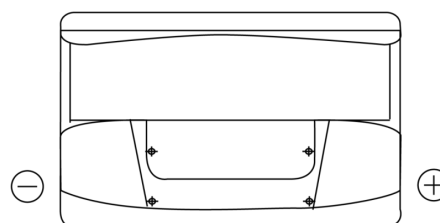

**Product overview**

Batteries for Cars

**Standard FC700**

Part number	FC700
Technology	Flooded
EAN/GTIN	3661024044820
Voltage	12 V
Capacity	70.0 Ah
CCA	640 A
Length	278 mm
Width	175 mm
Height	190 mm
Box size	L03
Polarity	ETN 0
Terminal Type	EN taper post
Hold Down	B13
Weights (subject of variation)	16.00 kg

**Polarity**

**Terminal Type**

Positive Terminal

Negative Terminal

**Hold Down**

Design, features and specifications are subject to change without notice. We disclaim any representation or warranty, express or implied, concerning the data or recommendations, and in no event shall be liable for any loss or damage claimed to have arisen as a result. Some products may not be available in your local market.