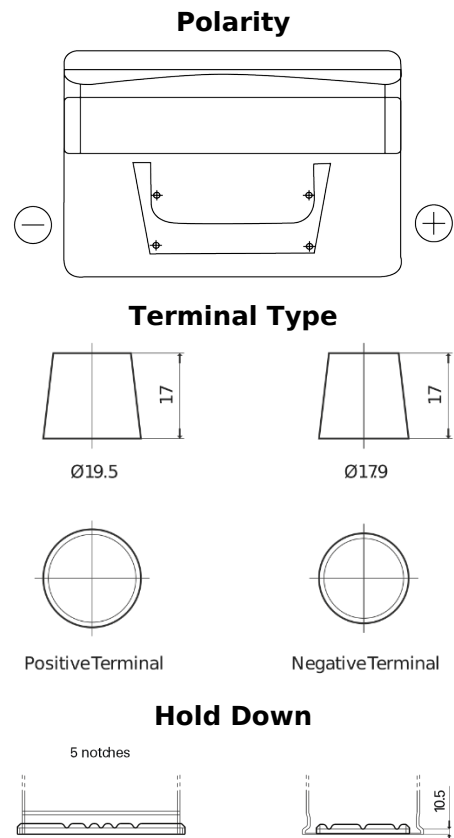

Product overview

Batteries for Cars

Standard FC652

| | |
|--------------------------------|---------------|
| Part number | FC652 |
| Technology | Flooded |
| EAN/GTIN | 3661024044868 |
| Voltage | 12 V |
| Capacity | 65.0 Ah |
| CCA | 540 A |
| Length | 278 mm |
| Width | 175 mm |
| Height | 175 mm |
| Box size | LB3 |
| Polarity | ETN 0 |
| Terminal Type | EN taper post |
| Hold Down | B13 |
| Weights (subject of variation) | 14.50 kg |