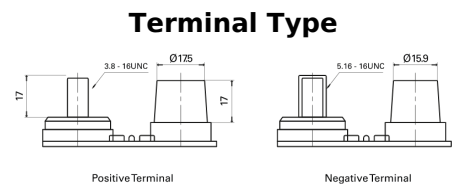

**Product overview**

Batteries for Marine and Leisure

**Start AGM EM1000**

Part number	EM1000
Technology	AGM
EAN/GTIN	3661024036023
Voltage	12 V
Capacity	50 Ah
CCA	800 A
MCA	1000
Length	260 mm
Width	173 mm
Height	206 mm
Box size	G34
Polarity	ETN 1
Terminal Type	SAE M 3/8"- 5/16" taper&stud
Hold Down	B7
Weights (subject of variation)	17.90 kg