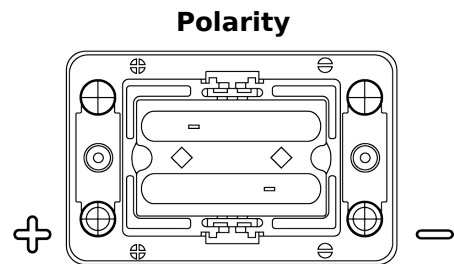

**Product overview**

Batteries for Marine and Leisure

**Start AGM EM1000**

Part number	EM1000
Technology	AGM
EAN/GTIN	3661024036023
Voltage	12 V
Capacity	50 Ah
CCA	800 A
MCA	1000
Length	260 mm
Width	173 mm
Height	206 mm
Box size	G34
Polarity	ETN 1
Terminal Type	SAE M 3/8"- 5/16" taper&stud
Hold Down	B7
Weights (subject of variation)	17.90 kg