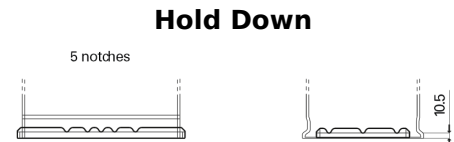

Product overview

Batteries for Cars

Standard FC542

Part number	FC542
Technology	Flooded
EAN/GTIN	3661024044851
Voltage	12 V
Capacity	54.0 Ah
CCA	500 A
Length	242 mm
Width	175 mm
Height	175 mm
Box size	LB2
Polarity	ETN 0
Terminal Type	EN taper post
Hold Down	B13
Weights (subject of variation)	12.90 kg