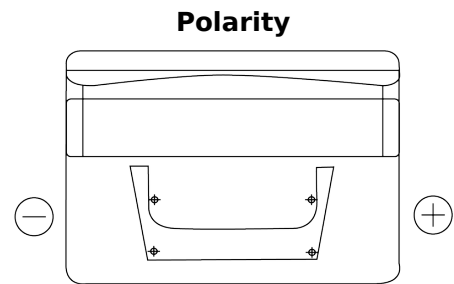

**Product overview**

Batteries for Cars

**Standard FC542**

Part number	FC542
Technology	Flooded
EAN/GTIN	3661024044851
Voltage	12 V
Capacity	54.0 Ah
CCA	500 A
Length	242 mm
Width	175 mm
Height	175 mm
Box size	LB2
Polarity	ETN 0
Terminal Type	EN taper post
Hold Down	B13
Weights (subject of variation)	12.90 kg