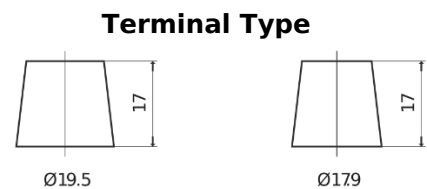

**Product overview**

Batteries for Cars

**Standard FC542**

Part number	FC542
Technology	Flooded
EAN/GTIN	3661024044851
Voltage	12 V
Capacity	54.0 Ah
CCA	500 A
Length	242 mm
Width	175 mm
Height	175 mm
Box size	LB2
Polarity	ETN 0
Terminal Type	EN taper post
Hold Down	B13
Weights (subject of variation)	12.90 kg