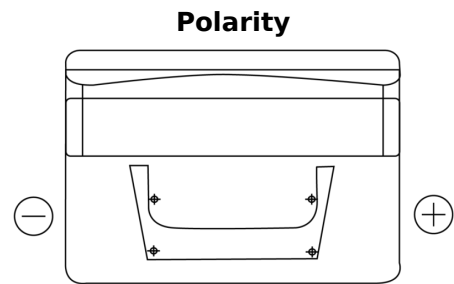

Product overview

Batteries for Cars

Standard FC542

Part number	FC542
Technology	Flooded
EAN/GTIN	3661024044851
Voltage	12 V
Capacity	54.0 Ah
CCA	500 A
Length	242 mm
Width	175 mm
Height	175 mm
Box size	LB2
Polarity	ETN 0
Terminal Type	EN taper post
Hold Down	B13
Weights (subject of variation)	12.90 kg