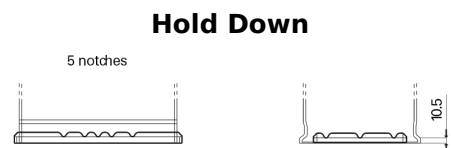

**Product overview**

Batteries for Cars

**Standard FC542**

Part number	FC542
Technology	Flooded
EAN/GTIN	3661024044851
Voltage	12 V
Capacity	54.0 Ah
CCA	500 A
Length	242 mm
Width	175 mm
Height	175 mm
Box size	LB2
Polarity	ETN 0
Terminal Type	EN taper post
Hold Down	B13
Weights (subject of variation)	12.90 kg