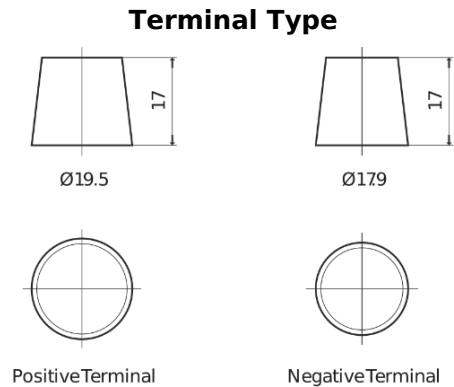

Product overview

Batteries for Cars

Standard FC542

Part number	FC542
Technology	Flooded
EAN/GTIN	3661024044851
Voltage	12 V
Capacity	54.0 Ah
CCA	500 A
Length	242 mm
Width	175 mm
Height	175 mm
Box size	LB2
Polarity	ETN 0
Terminal Type	EN taper post
Hold Down	B13
Weights (subject of variation)	12.90 kg