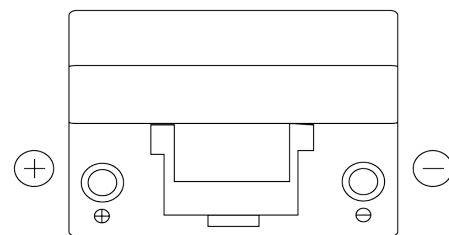

**Product overview**

Batteries for Cars

**Formula FB955**

|                                |               |
|--------------------------------|---------------|
| Part number                    | FB955         |
| Technology                     | Flooded       |
| EAN/GTIN                       | 3661024044462 |
| Voltage                        | 12 V          |
| Capacity                       | 95.0 Ah       |
| CCA                            | 760 A         |
| Length                         | 306 mm        |
| Width                          | 173 mm        |
| Height                         | 222 mm        |
| Box size                       | D31           |
| Polarity                       | ETN 1         |
| Terminal Type                  | EN taper post |
| Hold Down                      | Korean B1     |
| Weights (subject of variation) | 20.60 kg      |

**Polarity**

**Terminal Type**

Positive Terminal

Negative Terminal

**Hold Down**

Design, features and specifications are subject to change without notice. We disclaim any representation or warranty, express or implied, concerning the data or recommendations, and in no event shall be liable for any loss or damage claimed to have arisen as a result. Some products may not be available in your local market.