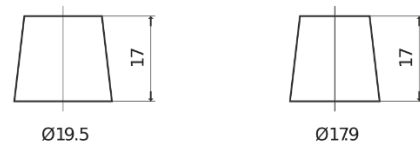

**Product overview**

Batteries for Cars

**Formula FB955**

|                                |               |
|--------------------------------|---------------|
| Part number                    | FB955         |
| Technology                     | Flooded       |
| EAN/GTIN                       | 3661024044462 |
| Voltage                        | 12 V          |
| Capacity                       | 95.0 Ah       |
| CCA                            | 760 A         |
| Length                         | 306 mm        |
| Width                          | 173 mm        |
| Height                         | 222 mm        |
| Box size                       | D31           |
| Polarity                       | ETN 1         |
| Terminal Type                  | EN taper post |
| Hold Down                      | Korean B1     |
| Weights (subject of variation) | 20.60 kg      |

**Polarity**

**Terminal Type**

Positive Terminal

Negative Terminal

**Hold Down**

Design, features and specifications are subject to change without notice. We disclaim any representation or warranty, express or implied, concerning the data or recommendations, and in no event shall be liable for any loss or damage claimed to have arisen as a result. Some products may not be available in your local market.