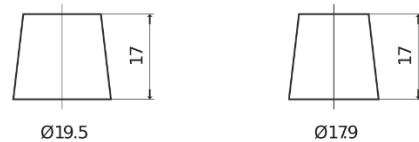

Product overview

Batteries for Cars

Formula FB954

Part number	FB954
Technology	Flooded
EAN/GTIN	3661024044455
Voltage	12 V
Capacity	95.0 Ah
CCA	760 A
Length	306 mm
Width	173 mm
Height	222 mm
Box size	D31
Polarity	ETN 0
Terminal Type	EN taper post
Hold Down	Korean B1
Weights (subject of variation)	20.60 kg

Polarity

Terminal Type

Positive Terminal

Negative Terminal

Hold Down

Design, features and specifications are subject to change without notice. We disclaim any representation or warranty, express or implied, concerning the data or recommendations, and in no event shall be liable for any loss or damage claimed to have arisen as a result. Some products may not be available in your local market.