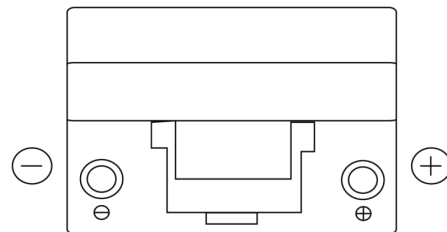

Product overview

Batteries for Cars

Formula FB954

Part number	FB954
Technology	Flooded
EAN/GTIN	3661024044455
Voltage	12 V
Capacity	95.0 Ah
CCA	760 A
Length	306 mm
Width	173 mm
Height	222 mm
Box size	D31
Polarity	ETN 0
Terminal Type	EN taper post
Hold Down	Korean B1
Weights (subject of variation)	20.60 kg

Polarity

Terminal Type

Positive Terminal

Negative Terminal

Hold Down

Design, features and specifications are subject to change without notice. We disclaim any representation or warranty, express or implied, concerning the data or recommendations, and in no event shall be liable for any loss or damage claimed to have arisen as a result. Some products may not be available in your local market.