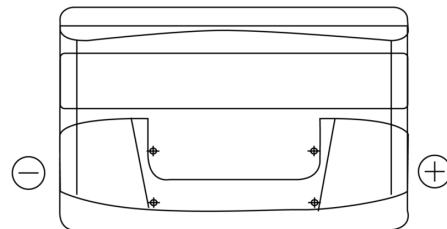

Product overview

Batteries for Cars

Formula FB950

Part number	FB950
Technology	Flooded
EAN/GTIN	3661024044585
Voltage	12 V
Capacity	95.0 Ah
CCA	800 A
Length	353 mm
Width	175 mm
Height	190 mm
Box size	L05
Polarity	ETN 0
Terminal Type	EN taper post
Hold Down	B13
Weights (subject of variation)	21.60 kg

Polarity

Terminal Type

Positive Terminal

Negative Terminal

Hold Down

Design, features and specifications are subject to change without notice. We disclaim any representation or warranty, express or implied, concerning the data or recommendations, and in no event shall be liable for any loss or damage claimed to have arisen as a result. Some products may not be available in your local market.