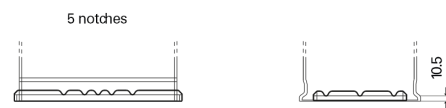

Product overview

Batteries for Cars

Formula FB950

Part number	FB950
Technology	Flooded
EAN/GTIN	3661024044585
Voltage	12 V
Capacity	95.0 Ah
CCA	800 A
Length	353 mm
Width	175 mm
Height	190 mm
Box size	L05
Polarity	ETN 0
Terminal Type	EN taper post
Hold Down	B13
Weights (subject of variation)	21.60 kg

Polarity

Terminal Type

Positive Terminal Negative Terminal

Hold Down

Design, features and specifications are subject to change without notice. We disclaim any representation or warranty, express or implied, concerning the data or recommendations, and in no event shall be liable for any loss or damage claimed to have arisen as a result. Some products may not be available in your local market.