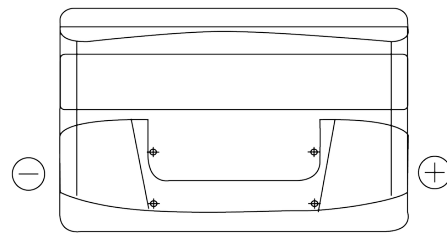

Product overview

Batteries for Cars

Formula FB950

Part number	FB950
Technology	Flooded
EAN/GTIN	3661024044585
Voltage	12 V
Capacity	95.0 Ah
CCA	800 A
Length	353 mm
Width	175 mm
Height	190 mm
Box size	L05
Polarity	ETN 0
Terminal Type	EN taper post
Hold Down	B13
Weights (subject of variation)	21.60 kg

Polarity

Terminal Type

Positive Terminal

Negative Terminal

Hold Down

Design, features and specifications are subject to change without notice. We disclaim any representation or warranty, express or implied, concerning the data or recommendations, and in no event shall be liable for any loss or damage claimed to have arisen as a result. Some products may not be available in your local market.