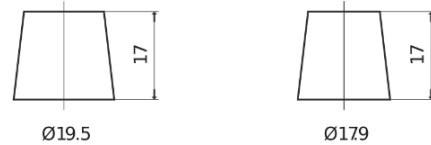

Terminal Type