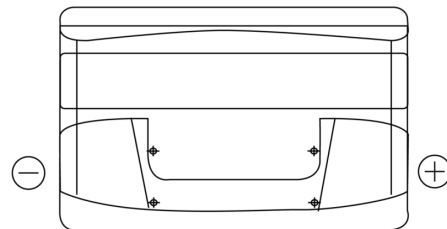

Product overview

Batteries for Cars

Formula FB852

Part number	FB852
Technology	Flooded
EAN/GTIN	3661024044660
Voltage	12 V
Capacity	85.0 Ah
CCA	760 A
Length	353 mm
Width	175 mm
Height	175 mm
Box size	LB5
Polarity	ETN 0
Terminal Type	EN taper post
Hold Down	B13
Weights (subject of variation)	19.40 kg

Polarity

Terminal Type

Positive Terminal

Negative Terminal

Hold Down

Design, features and specifications are subject to change without notice. We disclaim any representation or warranty, express or implied, concerning the data or recommendations, and in no event shall be liable for any loss or damage claimed to have arisen as a result. Some products may not be available in your local market.