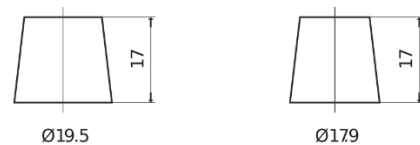

**Product overview**

Batteries for Cars

**Formula FB852**

Part number	FB852
Technology	Flooded
EAN/GTIN	3661024044660
Voltage	12 V
Capacity	85.0 Ah
CCA	760 A
Length	353 mm
Width	175 mm
Height	175 mm
Box size	LB5
Polarity	ETN 0
Terminal Type	EN taper post
Hold Down	B13
Weights (subject of variation)	19.40 kg

**Polarity**

**Terminal Type**

Positive Terminal

Negative Terminal

**Hold Down**

Design, features and specifications are subject to change without notice. We disclaim any representation or warranty, express or implied, concerning the data or recommendations, and in no event shall be liable for any loss or damage claimed to have arisen as a result. Some products may not be available in your local market.