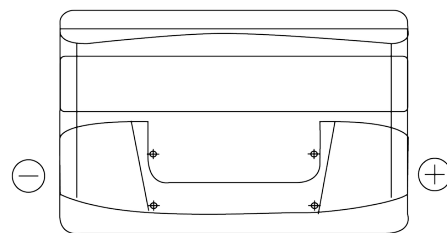

**Product overview**

Batteries for Cars

**Formula FB852**

Part number	FB852
Technology	Flooded
EAN/GTIN	3661024044660
Voltage	12 V
Capacity	85.0 Ah
CCA	760 A
Length	353 mm
Width	175 mm
Height	175 mm
Box size	LB5
Polarity	ETN 0
Terminal Type	EN taper post
Hold Down	B13
Weights (subject of variation)	19.40 kg

**Polarity**

**Terminal Type**

Positive Terminal

Negative Terminal

**Hold Down**

Design, features and specifications are subject to change without notice. We disclaim any representation or warranty, express or implied, concerning the data or recommendations, and in no event shall be liable for any loss or damage claimed to have arisen as a result. Some products may not be available in your local market.