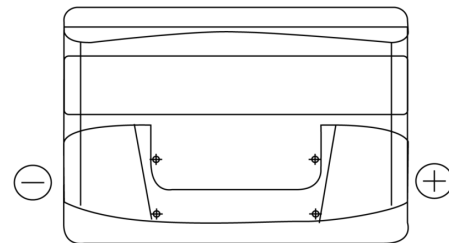

**Product overview**

Batteries for Cars

**Formula FB802**

Part number	FB802
Technology	Flooded
EAN/GTIN	3661024044653
Voltage	12 V
Capacity	80.0 Ah
CCA	700 A
Length	315 mm
Width	175 mm
Height	175 mm
Box size	LB4
Polarity	ETN 0
Terminal Type	EN taper post
Hold Down	B13
Weights (subject of variation)	17.80 kg

**Polarity**

**Terminal Type**

Positive Terminal

Negative Terminal

**Hold Down**

Design, features and specifications are subject to change without notice. We disclaim any representation or warranty, express or implied, concerning the data or recommendations, and in no event shall be liable for any loss or damage claimed to have arisen as a result. Some products may not be available in your local market.