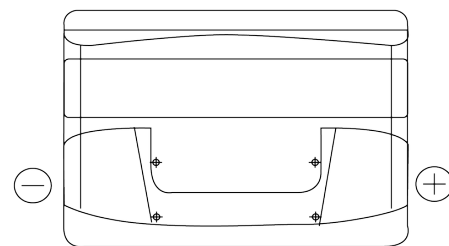

Product overview

Batteries for Cars

Formula FB802

Part number	FB802
Technology	Flooded
EAN/GTIN	3661024044653
Voltage	12 V
Capacity	80.0 Ah
CCA	700 A
Length	315 mm
Width	175 mm
Height	175 mm
Box size	LB4
Polarity	ETN 0
Terminal Type	EN taper post
Hold Down	B13
Weights (subject of variation)	17.80 kg

Polarity

Terminal Type

Positive Terminal

Negative Terminal

Hold Down

Design, features and specifications are subject to change without notice. We disclaim any representation or warranty, express or implied, concerning the data or recommendations, and in no event shall be liable for any loss or damage claimed to have arisen as a result. Some products may not be available in your local market.