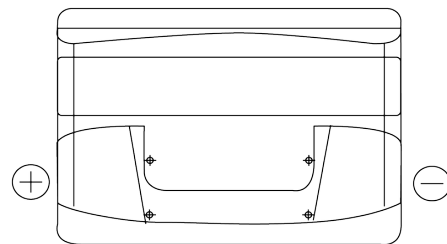

Product overview

Batteries for Cars

Formula FB741

Part number	FB741
Technology	Flooded
EAN/GTIN	3661024044561
Voltage	12 V
Capacity	74.0 Ah
CCA	680 A
Length	278 mm
Width	175 mm
Height	190 mm
Box size	L03
Polarity	ETN 1
Terminal Type	EN taper post
Hold Down	B13
Weights (subject of variation)	16.60 kg

Polarity

Terminal Type

Positive Terminal

Negative Terminal

Hold Down

Design, features and specifications are subject to change without notice. We disclaim any representation or warranty, express or implied, concerning the data or recommendations, and in no event shall be liable for any loss or damage claimed to have arisen as a result. Some products may not be available in your local market.