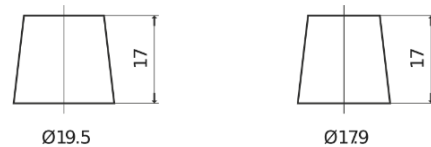

Product overview

Batteries for Cars

Formula FB741

Part number	FB741
Technology	Flooded
EAN/GTIN	3661024044561
Voltage	12 V
Capacity	74.0 Ah
CCA	680 A
Length	278 mm
Width	175 mm
Height	190 mm
Box size	L03
Polarity	ETN 1
Terminal Type	EN taper post
Hold Down	B13
Weights (subject of variation)	16.60 kg

Polarity

Terminal Type

Positive Terminal

Negative Terminal

Hold Down

Design, features and specifications are subject to change without notice. We disclaim any representation or warranty, express or implied, concerning the data or recommendations, and in no event shall be liable for any loss or damage claimed to have arisen as a result. Some products may not be available in your local market.