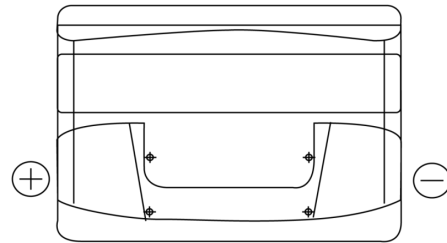

Product overview

Batteries for Cars

Formula FB741

Part number	FB741
Technology	Flooded
EAN/GTIN	3661024044561
Voltage	12 V
Capacity	74.0 Ah
CCA	680 A
Length	278 mm
Width	175 mm
Height	190 mm
Box size	L03
Polarity	ETN 1
Terminal Type	EN taper post
Hold Down	B13
Weights (subject of variation)	16.60 kg

Polarity

Terminal Type

Positive Terminal

Negative Terminal

Hold Down

Design, features and specifications are subject to change without notice. We disclaim any representation or warranty, express or implied, concerning the data or recommendations, and in no event shall be liable for any loss or damage claimed to have arisen as a result. Some products may not be available in your local market.