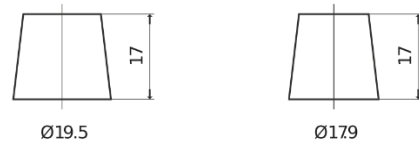

Product overview

Batteries for Cars

Formula FB741

Part number	FB741
Technology	Flooded
EAN/GTIN	3661024044561
Voltage	12 V
Capacity	74.0 Ah
CCA	680 A
Length	278 mm
Width	175 mm
Height	190 mm
Box size	L03
Polarity	ETN 1
Terminal Type	EN taper post
Hold Down	B13
Weights (subject of variation)	16.60 kg

Polarity

Terminal Type

Positive Terminal

Negative Terminal

Hold Down

Design, features and specifications are subject to change without notice. We disclaim any representation or warranty, express or implied, concerning the data or recommendations, and in no event shall be liable for any loss or damage claimed to have arisen as a result. Some products may not be available in your local market.