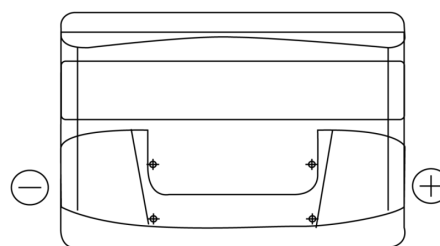

Product overview

Batteries for Cars

Formula FB740

Part number	FB740
Technology	Flooded
EAN/GTIN	3661024044554
Voltage	12 V
Capacity	74.0 Ah
CCA	680 A
Length	278 mm
Width	175 mm
Height	190 mm
Box size	L03
Polarity	ETN 0
Terminal Type	EN taper post
Hold Down	B13
Weights (subject of variation)	16.60 kg

Polarity

Terminal Type

Hold Down

Design, features and specifications are subject to change without notice. We disclaim any representation or warranty, express or implied, concerning the data or recommendations, and in no event shall be liable for any loss or damage claimed to have arisen as a result. Some products may not be available in your local market.