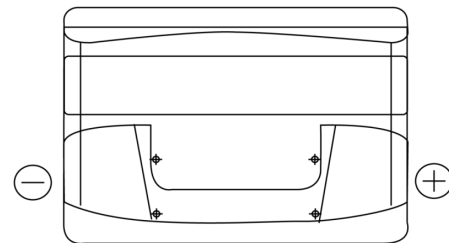

**Product overview**

Batteries for Cars

**Formula FB740**

Part number	FB740
Technology	Flooded
EAN/GTIN	3661024044554
Voltage	12 V
Capacity	74.0 Ah
CCA	680 A
Length	278 mm
Width	175 mm
Height	190 mm
Box size	L03
Polarity	ETN 0
Terminal Type	EN taper post
Hold Down	B13
Weights (subject of variation)	16.60 kg

**Polarity**

**Terminal Type**

Positive Terminal

Negative Terminal

**Hold Down**

Design, features and specifications are subject to change without notice. We disclaim any representation or warranty, express or implied, concerning the data or recommendations, and in no event shall be liable for any loss or damage claimed to have arisen as a result. Some products may not be available in your local market.