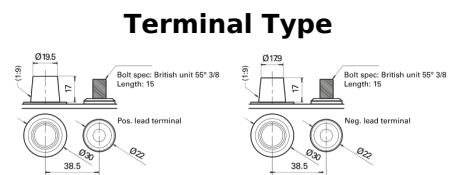

**Product overview**

Batteries for Marine and Leisure

**Start AGM EM960**

Part number	EM960
Technology	AGM
EAN/GTIN	3661024036016
Voltage	12 V
Capacity	100 Ah
CCA	800 A
MCA	960
Length	330 mm
Width	173 mm
Height	240 mm
Box size	G31
Polarity	ETN 1
Terminal Type	SAE M 3/8" taper&stud
Hold Down	B0
Weights (subject of variation)	31.00 kg