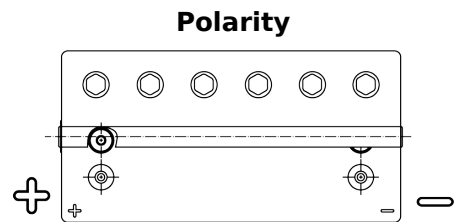

**Product overview**

Batteries for Marine and Leisure

**Start AGM EM960**

Part number	EM960
Technology	AGM
EAN/GTIN	3661024036016
Voltage	12 V
Capacity	100 Ah
CCA	800 A
MCA	960
Length	330 mm
Width	173 mm
Height	240 mm
Box size	G31
Polarity	ETN 1
Terminal Type	SAE M 3/8" taper&stud
Hold Down	B0
Weights (subject of variation)	31.00 kg