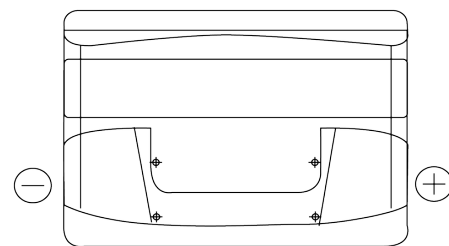

Product overview

Batteries for Cars

Formula FB712

Part number	FB712
Technology	Flooded
EAN/GTIN	3661024044646
Voltage	12 V
Capacity	71.0 Ah
CCA	670 A
Length	278 mm
Width	175 mm
Height	175 mm
Box size	LB3
Polarity	ETN 0
Terminal Type	EN taper post
Hold Down	B13
Weights (subject of variation)	15.30 kg

Polarity

Terminal Type

Positive Terminal

Negative Terminal

Hold Down

Design, features and specifications are subject to change without notice. We disclaim any representation or warranty, express or implied, concerning the data or recommendations, and in no event shall be liable for any loss or damage claimed to have arisen as a result. Some products may not be available in your local market.