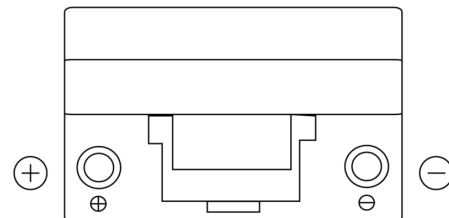

**Product overview**

Batteries for Cars

**Formula FB705**

Part number	FB705
Technology	Flooded
EAN/GTIN	3661024044448
Voltage	12 V
Capacity	70.0 Ah
CCA	540 A
Length	270 mm
Width	173 mm
Height	222 mm
Box size	D26
Polarity	ETN 1
Terminal Type	EN taper post
Hold Down	Korean B1+B6
Weights (subject of variation)	16.10 kg

**Polarity**

**Terminal Type**

Positive Terminal

Negative Terminal

**Hold Down**

Design, features and specifications are subject to change without notice. We disclaim any representation or warranty, express or implied, concerning the data or recommendations, and in no event shall be liable for any loss or damage claimed to have arisen as a result. Some products may not be available in your local market.