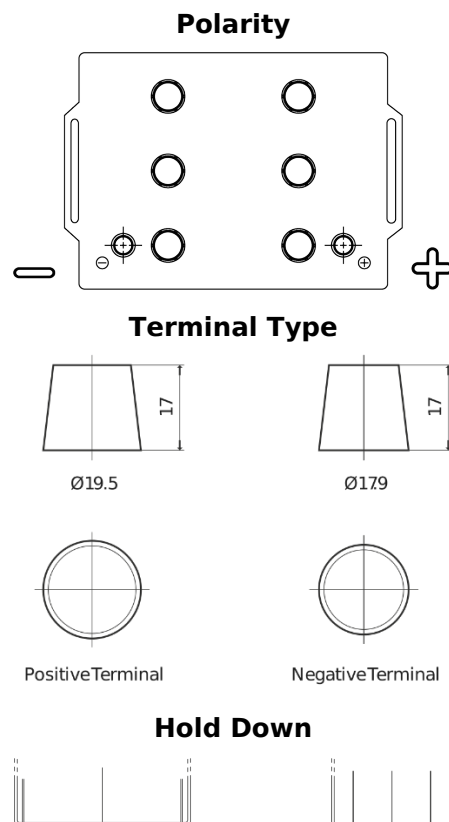

Product overview

Batteries for Trucks, Buses, Construction, Agriculture

StartPRO TG145A

Part number	TG145A
Technology	Flooded
EAN/GTIN	3661024055550
Voltage	12 V
Capacity	145 Ah
CCA	1000 A
Length	360 mm
Width	253 mm
Height	240 mm
Box size	F21
Polarity	ETN 6
Terminal Type	EN taper post
Hold Down	B0
Weights (subject of variation)	38.10 kg