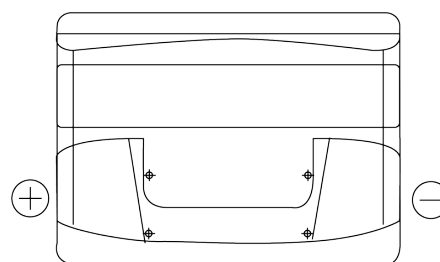

Product overview

Batteries for Cars

Formula FB621

Part number	FB621
Technology	Flooded
EAN/GTIN	3661024044547
Voltage	12 V
Capacity	62.0 Ah
CCA	540 A
Length	242 mm
Width	175 mm
Height	190 mm
Box size	L02
Polarity	ETN 1
Terminal Type	EN taper post
Hold Down	B13
Weights (subject of variation)	14.20 kg

Polarity

Terminal Type

Positive Terminal

Negative Terminal

Hold Down

Design, features and specifications are subject to change without notice. We disclaim any representation or warranty, express or implied, concerning the data or recommendations, and in no event shall be liable for any loss or damage claimed to have arisen as a result. Some products may not be available in your local market.