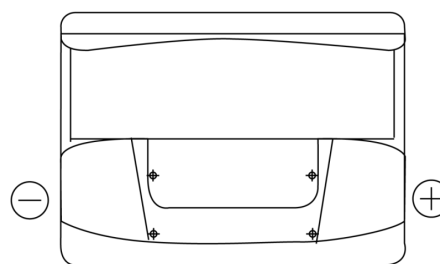

Product overview

Batteries for Cars

Formula FB620

Part number	FB620
Technology	Flooded
EAN/GTIN	3661024044530
Voltage	12 V
Capacity	62.0 Ah
CCA	540 A
Length	242 mm
Width	175 mm
Height	190 mm
Box size	L02
Polarity	ETN 0
Terminal Type	EN taper post
Hold Down	B13
Weights (subject of variation)	14.20 kg

Polarity

Terminal Type

Hold Down

Design, features and specifications are subject to change without notice. We disclaim any representation or warranty, express or implied, concerning the data or recommendations, and in no event shall be liable for any loss or damage claimed to have arisen as a result. Some products may not be available in your local market.