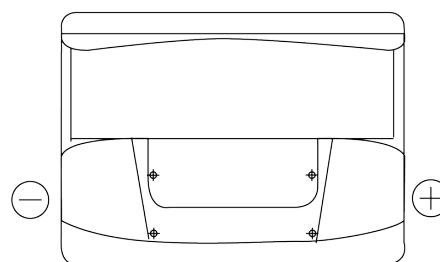

Product overview

Batteries for Cars

Formula FB620

Part number	FB620
Technology	Flooded
EAN/GTIN	3661024044530
Voltage	12 V
Capacity	62.0 Ah
CCA	540 A
Length	242 mm
Width	175 mm
Height	190 mm
Box size	L02
Polarity	ETN 0
Terminal Type	EN taper post
Hold Down	B13
Weights (subject of variation)	14.20 kg

Polarity

Terminal Type

Positive Terminal

Negative Terminal

Hold Down

Design, features and specifications are subject to change without notice. We disclaim any representation or warranty, express or implied, concerning the data or recommendations, and in no event shall be liable for any loss or damage claimed to have arisen as a result. Some products may not be available in your local market.