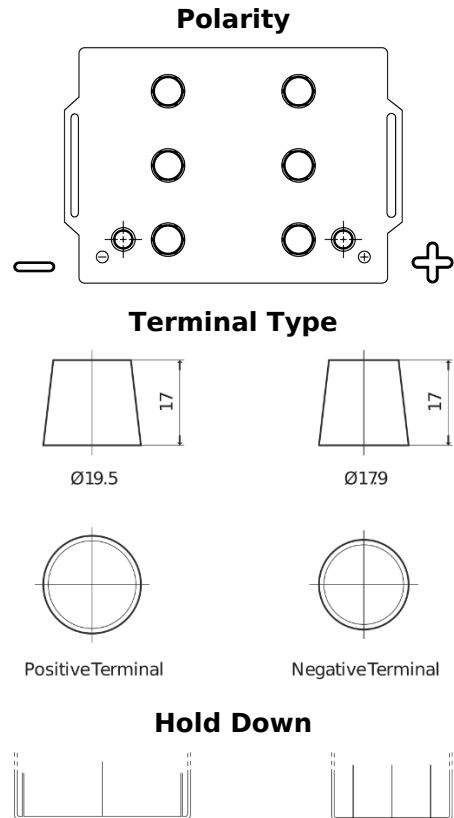

**Product overview**

Batteries for Trucks, Buses, Construction, Agriculture

**StartPRO EG145A**

Part number	EG145A
Technology	Flooded
EAN/GTIN	3661024035552
Voltage	12 V
Capacity	145 Ah
CCA	1000 A
Length	360 mm
Width	253 mm
Height	240 mm
Box size	F21
Polarity	ETN 6
Terminal Type	EN taper post
Hold Down	B0
Weights (subject of variation)	38.10 kg