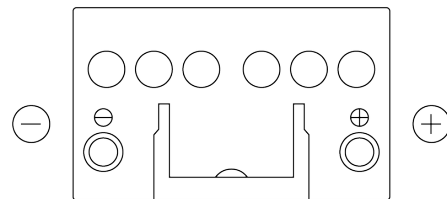

**Product overview**

Batteries for Cars

**Formula FB450**

Part number	FB450
Technology	Flooded
EAN/GTIN	3661024044493
Voltage	12 V
Capacity	45 Ah
CCA	330 A
Length	220 mm
Width	135 mm
Height	225 mm
Box size	E02
Polarity	ETN 0
Terminal Type	EN taper post
Hold Down	B1
Weights (subject of variation)	12.50 kg

**Polarity**

**Terminal Type**

Positive Terminal

Negative Terminal

**Hold Down**

Design, features and specifications are subject to change without notice. We disclaim any representation or warranty, express or implied, concerning the data or recommendations, and in no event shall be liable for any loss or damage claimed to have arisen as a result. Some products may not be available in your local market.