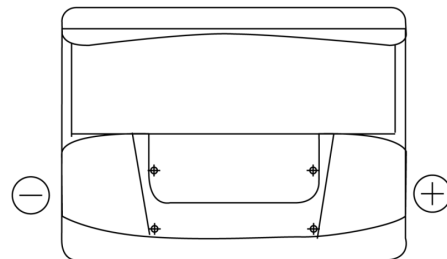

Product overview

Batteries for Cars

Formula FB602

Part number	FB602
Technology	Flooded
EAN/GTIN	3661024044639
Voltage	12 V
Capacity	60.0 Ah
CCA	540 A
Length	242 mm
Width	175 mm
Height	175 mm
Box size	LB2
Polarity	ETN 0
Terminal Type	EN taper post
Hold Down	B13
Weights (subject of variation)	12.90 kg

Polarity

Terminal Type

Positive Terminal

Negative Terminal

Hold Down

Design, features and specifications are subject to change without notice. We disclaim any representation or warranty, express or implied, concerning the data or recommendations, and in no event shall be liable for any loss or damage claimed to have arisen as a result. Some products may not be available in your local market.