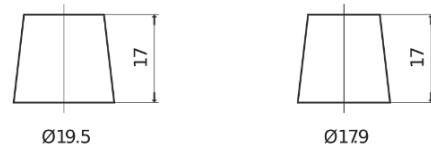

Product overview

Batteries for Cars

Formula FB602

Part number	FB602
Technology	Flooded
EAN/GTIN	3661024044639
Voltage	12 V
Capacity	60.0 Ah
CCA	540 A
Length	242 mm
Width	175 mm
Height	175 mm
Box size	LB2
Polarity	ETN 0
Terminal Type	EN taper post
Hold Down	B13
Weights (subject of variation)	12.90 kg

Polarity

Terminal Type

Positive Terminal

Negative Terminal

Hold Down

Design, features and specifications are subject to change without notice. We disclaim any representation or warranty, express or implied, concerning the data or recommendations, and in no event shall be liable for any loss or damage claimed to have arisen as a result. Some products may not be available in your local market.