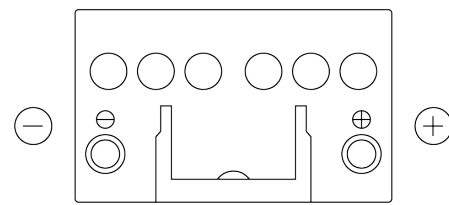

Product overview

Batteries for Cars

Excell EB450

Part number	EB450
Technology	Flooded
EAN/GTIN	3661024034494
Voltage	12 V
Capacity	45 Ah
CCA	330 A
Length	220 mm
Width	135 mm
Height	225 mm
Box size	E02
Polarity	ETN 0
Terminal Type	EN taper post
Hold Down	B1
Weights (subject of variation)	12.50 kg

Polarity

Terminal Type

Positive Terminal

Negative Terminal

Hold Down

Design, features and specifications are subject to change without notice. We disclaim any representation or warranty, express or implied, concerning the data or recommendations, and in no event shall be liable for any loss or damage claimed to have arisen as a result. Some products may not be available in your local market.