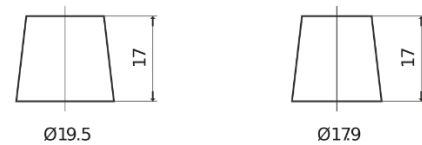

**Product overview**

Batteries for Cars

**Plus CB450**

Part number	CB450
Technology	Flooded
EAN/GTIN	3661024014496
Voltage	12 V
Capacity	45 Ah
CCA	330 A
Length	220 mm
Width	135 mm
Height	225 mm
Box size	E02
Polarity	ETN 0
Terminal Type	EN taper post
Hold Down	B1
Weights (subject of variation)	12.50 kg

**Polarity**

**Terminal Type**

Positive Terminal

Negative Terminal

**Hold Down**

Design, features and specifications are subject to change without notice. We disclaim any representation or warranty, express or implied, concerning the data or recommendations, and in no event shall be liable for any loss or damage claimed to have arisen as a result. Some products may not be available in your local market.