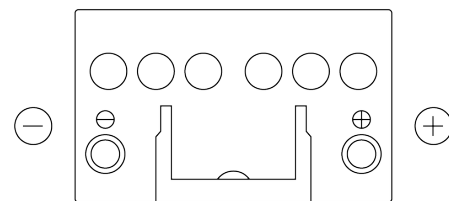

**Product overview**

Batteries for Cars

**Plus CB450**

Part number	CB450
Technology	Flooded
EAN/GTIN	3661024014496
Voltage	12 V
Capacity	45 Ah
CCA	330 A
Length	220 mm
Width	135 mm
Height	225 mm
Box size	E02
Polarity	ETN 0
Terminal Type	EN taper post
Hold Down	B1
Weights (subject of variation)	12.50 kg

**Polarity**

**Terminal Type**

Positive Terminal

Negative Terminal

**Hold Down**

Design, features and specifications are subject to change without notice. We disclaim any representation or warranty, express or implied, concerning the data or recommendations, and in no event shall be liable for any loss or damage claimed to have arisen as a result. Some products may not be available in your local market.