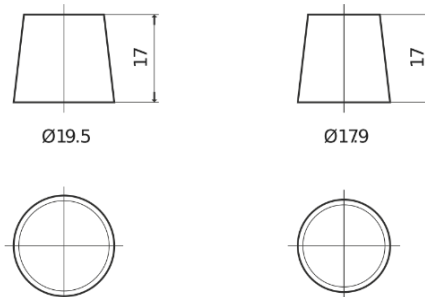

Product overview

Batteries for Cars

Formula FB500

Part number	FB500
Technology	Flooded
EAN/GTIN	3661024044516
Voltage	12 V
Capacity	50.0 Ah
CCA	450 A
Length	207 mm
Width	175 mm
Height	190 mm
Box size	L01
Polarity	ETN 0
Terminal Type	EN taper post
Hold Down	B13
Weights (subject of variation)	12.20 kg

Polarity

Terminal Type

Positive Terminal

Negative Terminal

Hold Down

Design, features and specifications are subject to change without notice. We disclaim any representation or warranty, express or implied, concerning the data or recommendations, and in no event shall be liable for any loss or damage claimed to have arisen as a result. Some products may not be available in your local market.