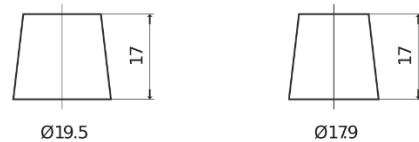

Terminal Type