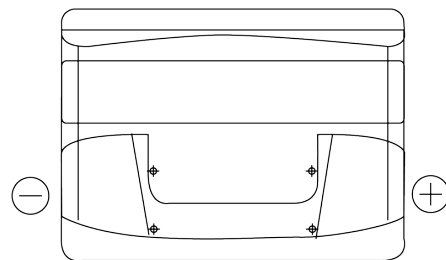

Batteries for Cars

Formula FB500

Part number	FB500
Technology	Flooded
EAN/GTIN	3661024044516
Voltage	12 V
Capacity	50.0 Ah
CCA	450 A
Length	207 mm
Width	175 mm
Height	190 mm
Box size	L01
Polarity	ETN 0
Terminal Type	EN taper post
Hold Down	B13
Weights (subject of variation)	12.20 kg

Polarity

Terminal Type

Hold Down

Design, features and specifications are subject to change without notice. We disclaim any representation or warranty, express or implied, concerning the data or recommendations, and in no event shall be liable for any loss or damage claimed to have arisen as a result. Some products may not be available in your local market.