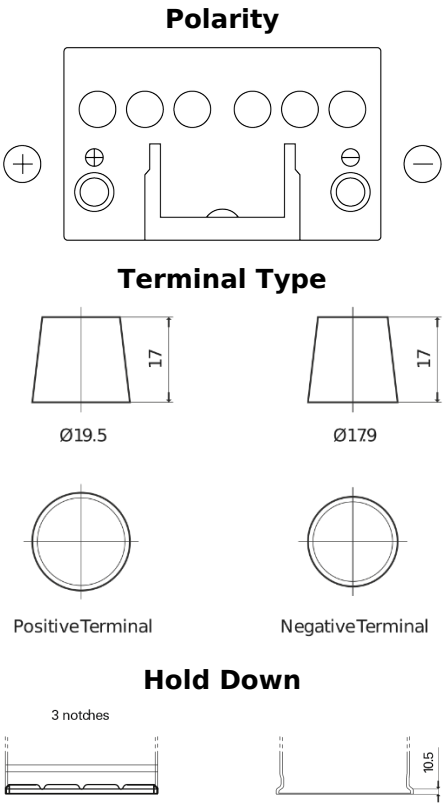

Product overview

Batteries for Cars

Formula FB451

Part number	FB451
Technology	Flooded
EAN/GTIN	3661024044486
Voltage	12 V
Capacity	45 Ah
CCA	330 A
Length	220 mm
Width	135 mm
Height	225 mm
Box size	E02
Polarity	ETN 1
Terminal Type	EN taper post
Hold Down	B1
Weights (subject of variation)	12.50 kg