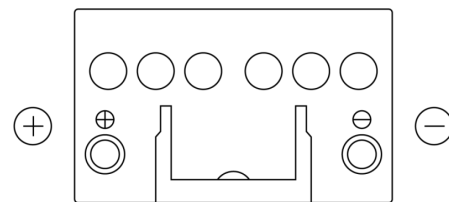

Product overview

Batteries for Cars

Formula FB451

Part number	FB451
Technology	Flooded
EAN/GTIN	3661024044486
Voltage	12 V
Capacity	45.0 Ah
CCA	330 A
Length	220 mm
Width	135 mm
Height	225 mm
Box size	E02
Polarity	ETN 1
Terminal Type	EN taper post
Hold Down	B1
Weights (subject of variation)	12.50 kg

Polarity

Terminal Type

Positive Terminal

Negative Terminal

Hold Down

Design, features and specifications are subject to change without notice. We disclaim any representation or warranty, express or implied, concerning the data or recommendations, and in no event shall be liable for any loss or damage claimed to have arisen as a result. Some products may not be available in your local market.