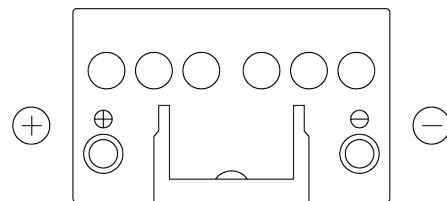

Product overview

Batteries for Cars

Formula FB451

Part number	FB451
Technology	Flooded
EAN/GTIN	3661024044486
Voltage	12 V
Capacity	45.0 Ah
CCA	330 A
Length	220 mm
Width	135 mm
Height	225 mm
Box size	E02
Polarity	ETN 1
Terminal Type	EN taper post
Hold Down	B1
Weights (subject of variation)	12.50 kg

Polarity

Terminal Type

Hold Down

Design, features and specifications are subject to change without notice. We disclaim any representation or warranty, express or implied, concerning the data or recommendations, and in no event shall be liable for any loss or damage claimed to have arisen as a result. Some products may not be available in your local market.