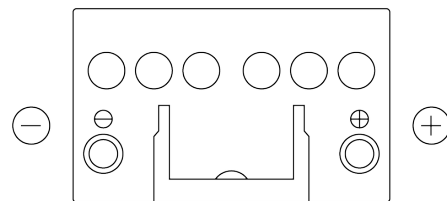

Product overview

Batteries for Cars

Formula FB450

Part number	FB450
Technology	Flooded
EAN/GTIN	3661024044493
Voltage	12 V
Capacity	45.0 Ah
CCA	330 A
Length	220 mm
Width	135 mm
Height	225 mm
Box size	E02
Polarity	ETN 0
Terminal Type	EN taper post
Hold Down	B1
Weights (subject of variation)	12.50 kg

Polarity

Terminal Type

Positive Terminal

Negative Terminal

Hold Down

Design, features and specifications are subject to change without notice. We disclaim any representation or warranty, express or implied, concerning the data or recommendations, and in no event shall be liable for any loss or damage claimed to have arisen as a result. Some products may not be available in your local market.