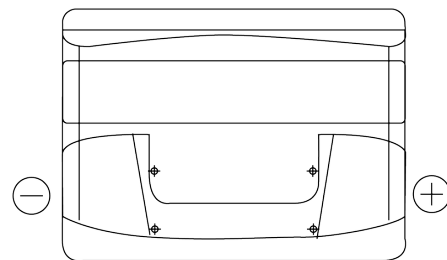

Product overview

Batteries for Cars

Formula FB442

Part number	FB442
Technology	Flooded
EAN/GTIN	3661024044608
Voltage	12 V
Capacity	44.0 Ah
CCA	420 A
Length	207 mm
Width	175 mm
Height	175 mm
Box size	LB1
Polarity	ETN 0
Terminal Type	EN taper post
Hold Down	B13
Weights (subject of variation)	10.60 kg

Polarity

Terminal Type

Positive Terminal

Negative Terminal

Hold Down

Design, features and specifications are subject to change without notice. We disclaim any representation or warranty, express or implied, concerning the data or recommendations, and in no event shall be liable for any loss or damage claimed to have arisen as a result. Some products may not be available in your local market.