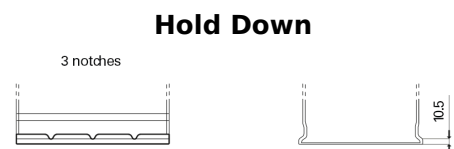

Product overview

Batteries for Cars

Formula FB356A

Part number	FB356A
Technology	Flooded
EAN/GTIN	3661024044882
Voltage	12 V
Capacity	35.0 Ah
CCA	240 A
Length	187 mm
Width	127 mm
Height	220 mm
Box size	B19
Polarity	ETN 0
Terminal Type	JIS taper post
Hold Down	Korean B1 Long
Weights (subject of variation)	8.90 kg