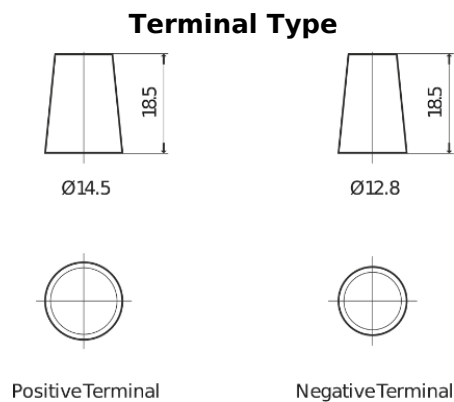

Product overview

Batteries for Cars

Formula FB356

Part number	FB356
Technology	Flooded
EAN/GTIN	3661024044332
Voltage	12 V
Capacity	35.0 Ah
CCA	240 A
Length	187 mm
Width	127 mm
Height	220 mm
Box size	B19
Polarity	ETN 0
Terminal Type	JIS taper post
Hold Down	B0
Weights (subject of variation)	8.90 kg