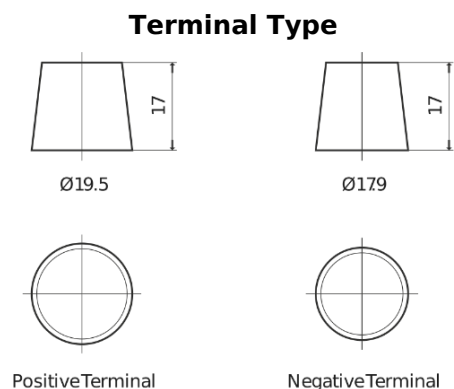

**Product overview**

Batteries for Cars

**Formula Xtreme FA955**

|                                |               |
|--------------------------------|---------------|
| Part number                    | FA955         |
| Technology                     | Flooded       |
| EAN/GTIN                       | 3661024044196 |
| Voltage                        | 12 V          |
| Capacity                       | 95.0 Ah       |
| CCA                            | 800 A         |
| Length                         | 306 mm        |
| Width                          | 173 mm        |
| Height                         | 222 mm        |
| Box size                       | D31           |
| Polarity                       | ETN 1         |
| Terminal Type                  | EN taper post |
| Hold Down                      | Korean B1     |
| Weights (subject of variation) | 21.40 kg      |