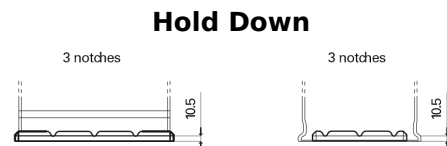

**Product overview**

Batteries for Trucks, Buses, Construction, Agriculture

**StartPRO EG1355**

|                                |               |
|--------------------------------|---------------|
| Part number                    | EG1355        |
| Technology                     | Flooded       |
| EAN/GTIN                       | 3661024035521 |
| Voltage                        | 12 V          |
| Capacity                       | 135 Ah        |
| CCA                            | 1000 A        |
| Length                         | 514 mm        |
| Width                          | 175 mm        |
| Height                         | 210 mm        |
| Box size                       | DB8           |
| Polarity                       | ETN 3         |
| Terminal Type                  | EN taper post |
| Hold Down                      | B3            |
| Weights (subject of variation) | 36.00 kg      |