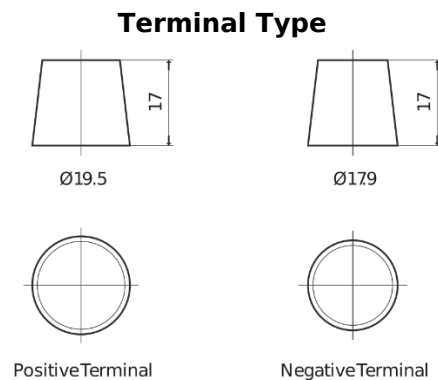

**Product overview**

Batteries for Trucks, Buses, Construction, Agriculture

**StartPRO EG1355**

|                                |               |
|--------------------------------|---------------|
| Part number                    | EG1355        |
| Technology                     | Flooded       |
| EAN/GTIN                       | 3661024035521 |
| Voltage                        | 12 V          |
| Capacity                       | 135 Ah        |
| CCA                            | 1000 A        |
| Length                         | 514 mm        |
| Width                          | 175 mm        |
| Height                         | 210 mm        |
| Box size                       | DB8           |
| Polarity                       | ETN 3         |
| Terminal Type                  | EN taper post |
| Hold Down                      | B3            |
| Weights (subject of variation) | 36.00 kg      |