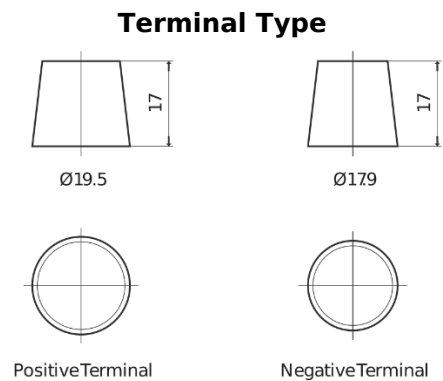

**Product overview**

Batteries for Cars

**Formula Xtreme FA954**

|                                |               |
|--------------------------------|---------------|
| Part number                    | FA954         |
| Technology                     | Flooded       |
| EAN/GTIN                       | 3661024044189 |
| Voltage                        | 12 V          |
| Capacity                       | 95.0 Ah       |
| CCA                            | 800 A         |
| Length                         | 306 mm        |
| Width                          | 173 mm        |
| Height                         | 222 mm        |
| Box size                       | D31           |
| Polarity                       | ETN 0         |
| Terminal Type                  | EN taper post |
| Hold Down                      | Korean B1     |
| Weights (subject of variation) | 21.40 kg      |