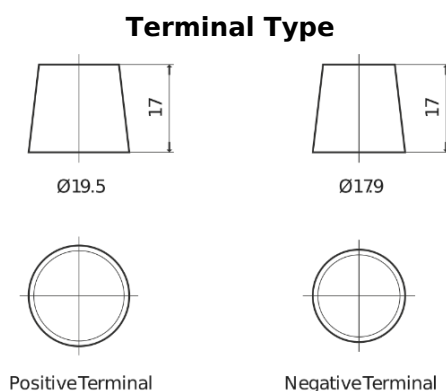

**Product overview**

Batteries for Cars

**Formula Xtreme FA954**

Part number	FA954
Technology	Flooded
EAN/GTIN	3661024044189
Voltage	12 V
Capacity	95.0 Ah
CCA	800 A
Length	306 mm
Width	173 mm
Height	222 mm
Box size	D31
Polarity	ETN 0
Terminal Type	EN taper post
Hold Down	Korean B1
Weights (subject of variation)	21.40 kg