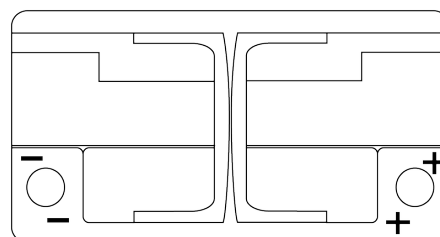

**Product overview**

Batteries for Cars

**Formula Xtreme FA900**

Part number	FA900
Technology	Flooded
EAN/GTIN	3661024046251
Voltage	12 V
Capacity	90.0 Ah
CCA	720 A
Length	315 mm
Width	175 mm
Height	190 mm
Box size	L04
Polarity	ETN 0
Terminal Type	EN taper post
Hold Down	B13
Weights (subject of variation)	19.70 kg

**Polarity**

**Terminal Type**

Positive Terminal

Negative Terminal

**Hold Down**

Design, features and specifications are subject to change without notice. We disclaim any representation or warranty, express or implied, concerning the data or recommendations, and in no event shall be liable for any loss or damage claimed to have arisen as a result. Some products may not be available in your local market.