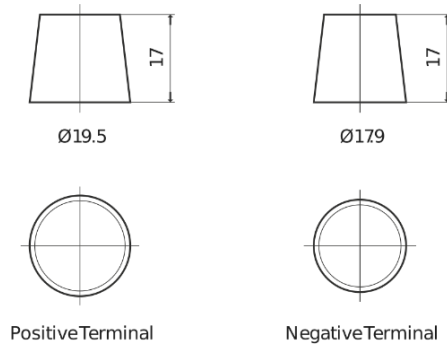

Terminal Type

Hold Down

Design, features and specifications are subject to change without notice. We disclaim any representation or warranty, express or implied, concerning the data or recommendations, and in no event shall be liable for any loss or damage claimed to have arisen as a result. Some products may not be available in your local market.