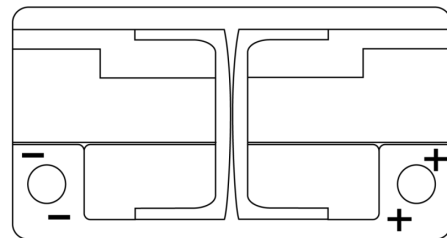

Product overview

Batteries for Cars

Formula Xtreme FA900

Part number	FA900
Technology	Flooded
EAN/GTIN	3661024046251
Voltage	12 V
Capacity	90.0 Ah
CCA	720 A
Length	315 mm
Width	175 mm
Height	190 mm
Box size	L04
Polarity	ETN 0
Terminal Type	EN taper post
Hold Down	B13
Weights (subject of variation)	19.70 kg

Polarity

Terminal Type

Positive Terminal

Negative Terminal

Hold Down

Design, features and specifications are subject to change without notice. We disclaim any representation or warranty, express or implied, concerning the data or recommendations, and in no event shall be liable for any loss or damage claimed to have arisen as a result. Some products may not be available in your local market.