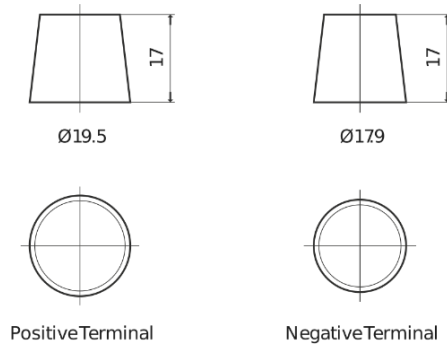

Product overview

Batteries for Cars

Formula Xtreme FA900

Part number	FA900
Technology	Flooded
EAN/GTIN	3661024046251
Voltage	12 V
Capacity	90.0 Ah
CCA	720 A
Length	315 mm
Width	175 mm
Height	190 mm
Box size	L04
Polarity	ETN 0
Terminal Type	EN taper post
Hold Down	B13
Weights (subject of variation)	19.70 kg

Polarity

Terminal Type

Hold Down

Design, features and specifications are subject to change without notice. We disclaim any representation or warranty, express or implied, concerning the data or recommendations, and in no event shall be liable for any loss or damage claimed to have arisen as a result. Some products may not be available in your local market.