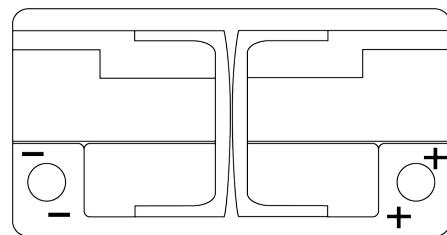

**Product overview**

Batteries for Cars

**Formula Xtreme FA852**

Part number	FA852
Technology	Flooded
EAN/GTIN	3661024044295
Voltage	12 V
Capacity	85.0 Ah
CCA	800 A
Length	315 mm
Width	175 mm
Height	175 mm
Box size	LB4
Polarity	ETN 0
Terminal Type	EN taper post
Hold Down	B13
Weights (subject of variation)	18.60 kg

**Polarity**

**Terminal Type**

Positive Terminal

Negative Terminal

**Hold Down**

Design, features and specifications are subject to change without notice. We disclaim any representation or warranty, express or implied, concerning the data or recommendations, and in no event shall be liable for any loss or damage claimed to have arisen as a result. Some products may not be available in your local market.