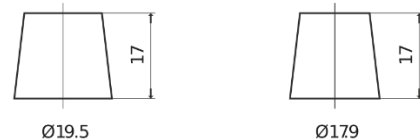

**Product overview**

Batteries for Cars

**Formula Xtreme FA852**

Part number	FA852
Technology	Flooded
EAN/GTIN	3661024044295
Voltage	12 V
Capacity	85.0 Ah
CCA	800 A
Length	315 mm
Width	175 mm
Height	175 mm
Box size	LB4
Polarity	ETN 0
Terminal Type	EN taper post
Hold Down	B13
Weights (subject of variation)	18.60 kg

**Polarity**

**Terminal Type**

Positive Terminal

Negative Terminal

**Hold Down**

Design, features and specifications are subject to change without notice. We disclaim any representation or warranty, express or implied, concerning the data or recommendations, and in no event shall be liable for any loss or damage claimed to have arisen as a result. Some products may not be available in your local market.